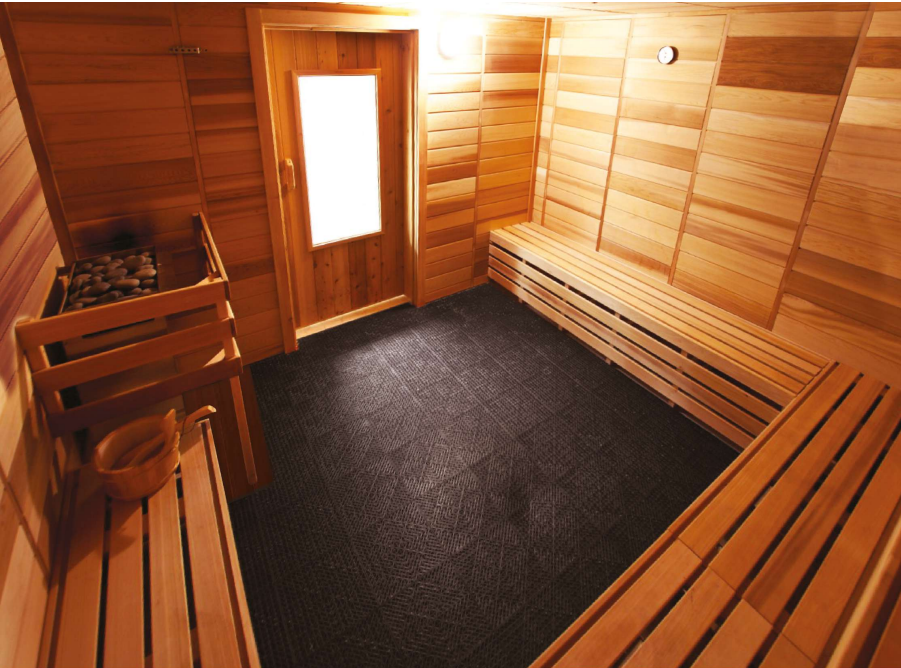

GO GREEN WITH THE SCANDIA MFG ECO-SAUNA

Stunning design meets environmentally responsible, with the Scandia Manufacturing Eco-Sauna.

Crafted with our beautiful residual cedar wood, that would normally be disposed of, is recycled into 1 to 2 foot T/G boards achieving an eco-friendly panel system designed to minimize wood waste and allow a simple installation.

Thanks to the innovative Eco-Sauna design, we help protect and preserve the beautiful cedar forests.