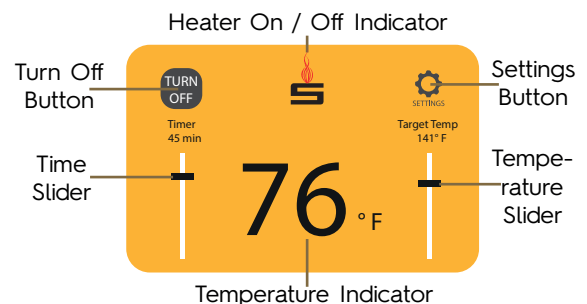

Tinted Glass Door

CUSTOMIZE YOUR SAUNA

Himalayan Salt Panels

Create beautiful patterns with our Himalayan Salt Panels and enjoy their 84 naturally occurring minerals

Pink Salt Panels

White Salt Panels

Red Salt Panels

Smart Sauna Wi-Fi Controller

Our Smart Sauna Wi-Fi Controller allows you to control your sauna from anywhere in the world, with just the click of a button.

FEATURES

- 🕒 Time selector from 0 to 60 minutes
- 🌡️ Temperature selector from 75 to 180 °F
- 🌐 °C / °F option
- 📱 3.5" Touch Screen Controller
- ☁️ Integrated to the Cloud