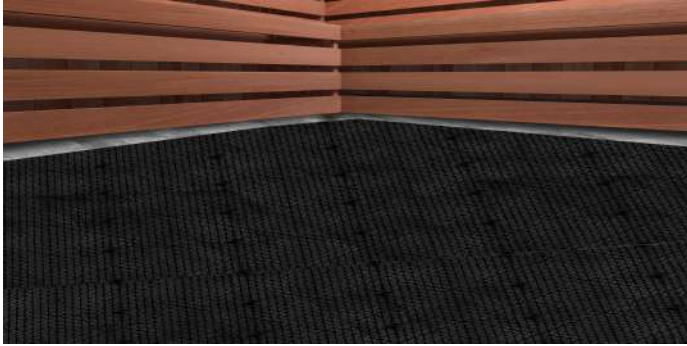

- No Electricity Needed
- Produces More Heat
- Heats Up Faster

CUSTOMIZE YOUR SAUNA

Flooring Tru-Tile

Perfect for your sauna or steam room floors, these tiles are made of PVC and interlock. Place them in your high traffic areas in a sauna or steam room.