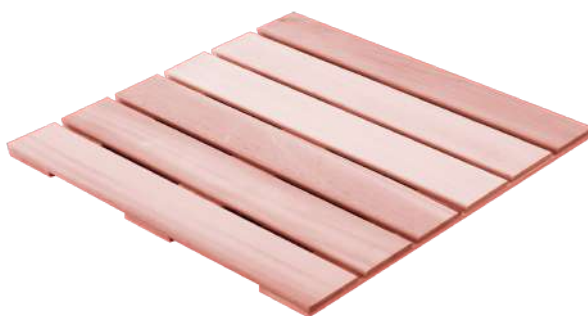

FLOORING

Tru-Tile

Duckboard

LIGHTING

Cedar-Wall Sconce

Oval Sauna Light

Himalayan Salt Sconce