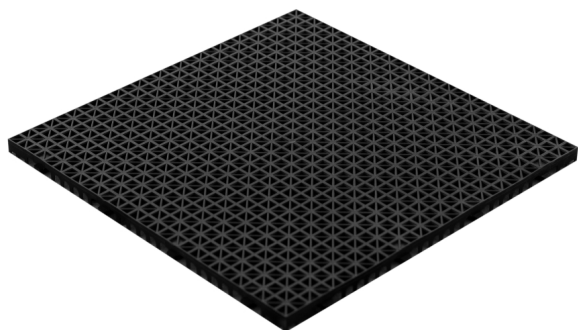

FLOORING

Tru-Tile