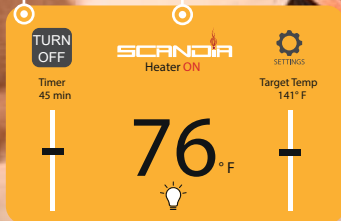

CLASSIC VS CANOPY

DOORS

HEATERS

SMART SAUNA WI-FI CONTROLLER AND SCANDIA SMART SAUNA APP

As part of the innovation in our technology and to bring better quality and comfort to our users, we have developed the Smart Sauna Wi-Fi Controller, which is a touch-screen.

Smart Sauna App

FEATURES

-  Time selector from 0 to 60 minutes
-  Temperature option from 75 to 180 °F
-  °C / °F option
-  Control the Ultra-Sauna Heater in the mobile application anywhere and anytime
-  3.5" Touch Sreen Controller
-  Integrated to the Cloud
-  Chromotherapy Lights