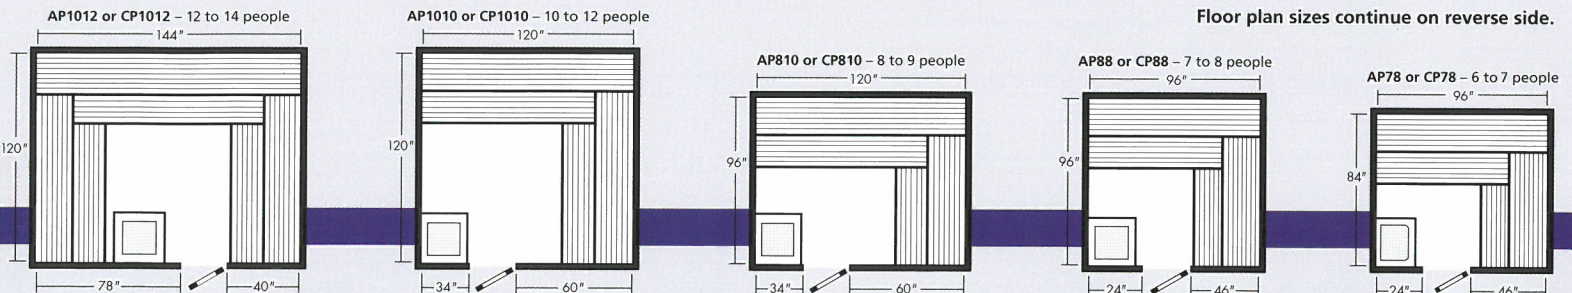

Precut Sauna Packages

Avalon Precut Quality Saunas are an excellent way to add value and luxury to your home or business. Like our Catalina models, they have 1" x 4" interior room paneling and 2" x 2" benchtops. Available in standard sizes from 3 x 4 to 10 x 12, or made to order for your custom framed and insulated space, the packages include the following components. All you need to add are basic carpentry skills.

Clear Obscure (Frosted)

Options or Extras

- Wall control instead of controls on heater
- 12" x 60" clear glass sidelight window packed in crate
- Oversize jamb for doors

Floor Plans

Below are our standard AP/CP precut package sizes. Dimensions shown are interior frame to frame measurements. We can also cut materials to fit your custom room dimensions.

Floor plan sizes continue on reverse side.

SAUNA WAREHOUSE

800-906-2242 • www.saunas.com

© 2003. Manufacturer reserves the right to make technical changes.