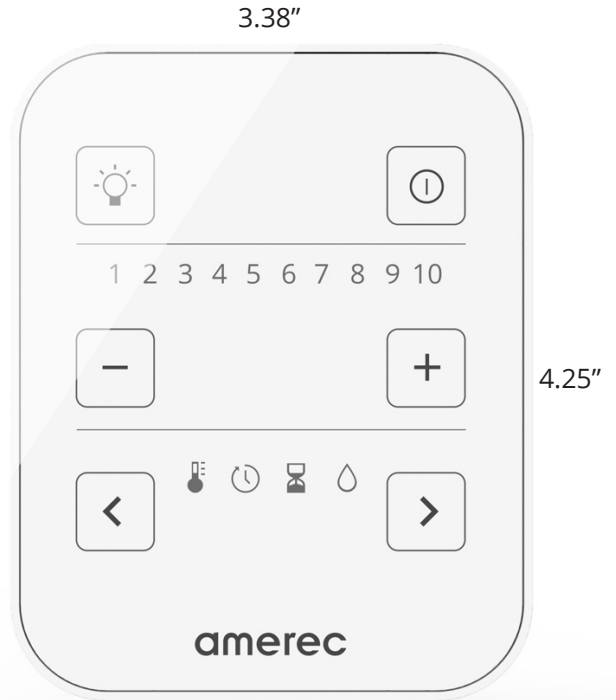

STEAM GENERATOR CONTROL KIT

SPECIFICATION SHEET

MODEL: A3 CONTROL PANEL
FOR USE WITH AX STEAM GENERATOR

Features

- On/Off, temperature and running time control
- Delayed start, 1-10 hours
- Light switch
- Can be used with A6 control

Installation

- Surface mount inside or outside of steam room

	Item Number
A3 Control Panel Kit	
Dimensions 3.38"W x 4.25"H x 0.3"D	
Includes A3 control (white only), steam head (six finishes noted below), and temperature sensor.	

A3 Control Kit-CP	Polished Chrome	9103-101
A3 Control Kit-PB	Polished Brass	9103-102
A3 Control Kit-WH	White	9103-104
A3 Control Kit-PN	Polished Nickel	9103-105
A3 Control Kit-BN	Brushed Nickel	9103-106
A3 Control Kit-ORB	Oil Rubbed Bronze	9103-107
A3 Control Panel Only		9126-030

Not intended for use as installation instructions.
Refer to specific installation instructions for further detail.

A3 Control Panel