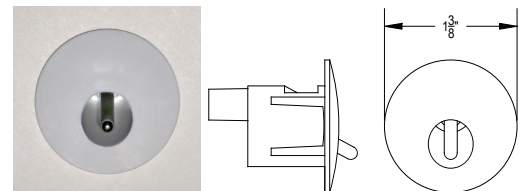

ComfortFlo Steam Head

AMEREC STEAM
P.O. Box 2258 | 17683 128th Place NE, #C | Woodinville, WA 98072, USA
Toll-Free 1-800-331-0349
amerec@amerec.com | www.amerec.com

Amerec reserves the right to change specifications and design without notice.
© 2017 Amerec Steam

amerec®
STEAM. SAUNA. SOLUTIONS.