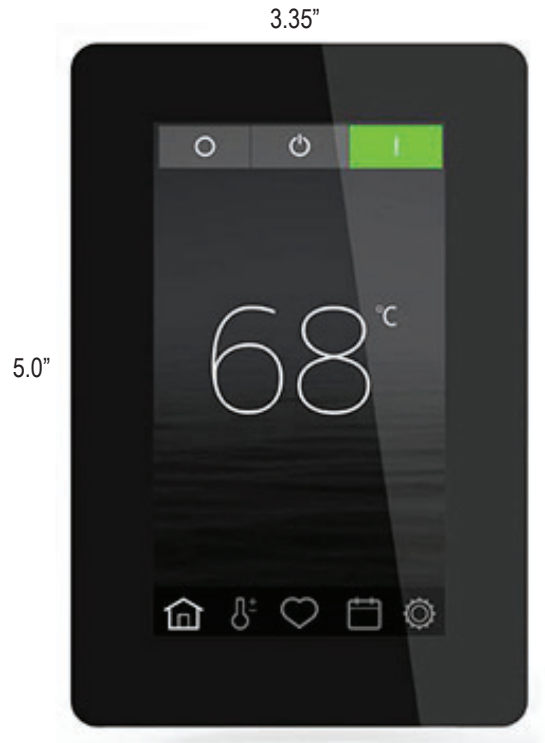

Please don't hesitate to call or email us with any questions you may have!

STEAM GENERATOR CONTROL KIT

SPECIFICATION SHEET

MODEL: ELITE TOUCH SCREEN CONTROL
FOR USE WITH AX STEAM GENERATOR

Features

- 4.3" capacitive touchscreen.
- Low profile surface mount.
- Intelligent Start pre-heats bath to be ready when scheduled.
- Temperature control and running time adjustments.
- Controls chromatherapy lighting and fragrance injector options.
- Monthly calendar programming.
- 7 Day programming.
- Stores favorite bath settings.
- "amerecConnect" Wi-Fi app controls bath and options.
- Multiple languages.
- Energy saving function – Standby mode.
- Dimensions 3.35"W x 5.0"H x 0.55"D

Installation

Low profile surface mount with optional finishes.

Elite Touch Screen Control

ComfortFlo Steam Head

Item Number:

Elite Touch Screen Control Panel Kit,

Dimensions 3.35"W x 5.0"H x 0.55"D

Includes Elite control, steam head, and temperature sensor.