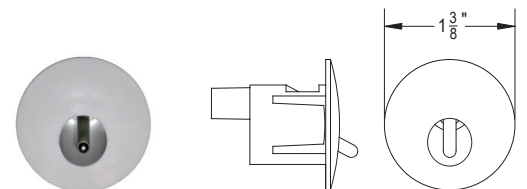

AMEREC STEAM

P.O. Box 2258 | 17683 128th Place NE, #C | Woodinville, WA 98072, USA

Toll-Free 1-800-331-0349

amerec@amerec.com | www.amerec.com

Amerec reserves the right to change specifications and design without notice.

© 2019 Amerec Steam

amerec®
STEAM. SAUNA. SOLUTIONS.