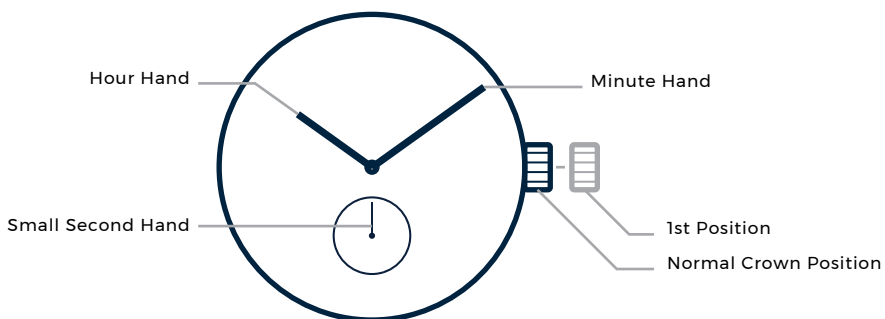

### Setting The Time

1. Pull the crown out to the **1st Position**.
2. Turn the crown to set **Hour and Minute Hands**.
3. When the crown is pushed back to the **Normal position**, **Small Second Hand** begins to run.