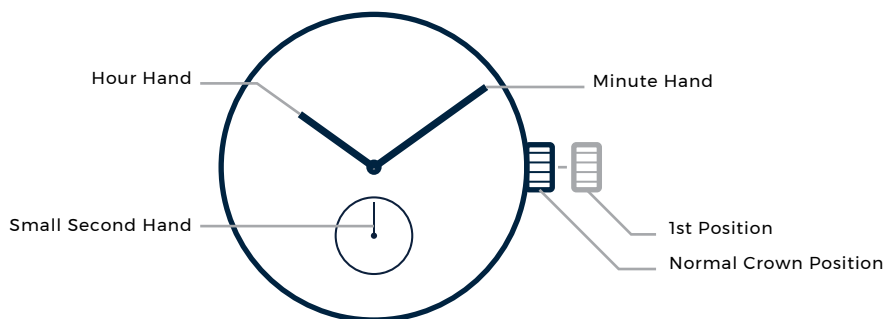

JACK MASON

OVERLAND

Field 3-Hand 38mm

JM-F401-021

Miyota Caliber No. 1L45 Function

Setting The Time

1. Pull the crown out to the **1st Position**.
2. Turn the crown to set **Hour and Minute Hands**.
3. When the crown is pushed back to the **Normal position**, **Small Second Hand** begins to run.