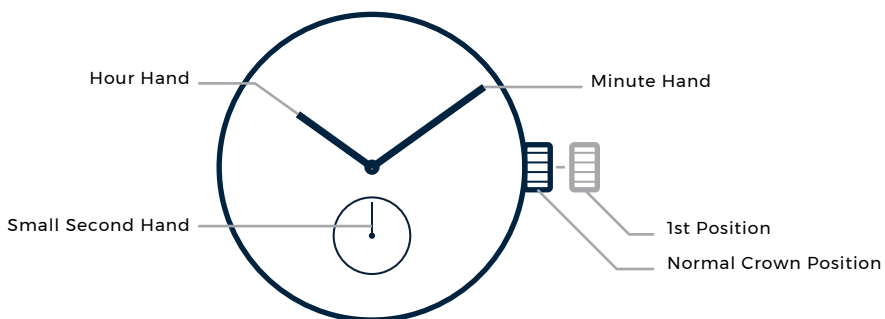

JACK MASON

OVERLAND

Field 3-Hand 38mm

JM-F401-020

Miyota Caliber No. 1L45 Function

Setting The Time

1. Pull the crown out to the **1st Position**.
2. Turn the crown to set **Hour and Minute Hands**.
3. When the crown is pushed back to the **Normal position**, **Small Second Hand** begins to run.