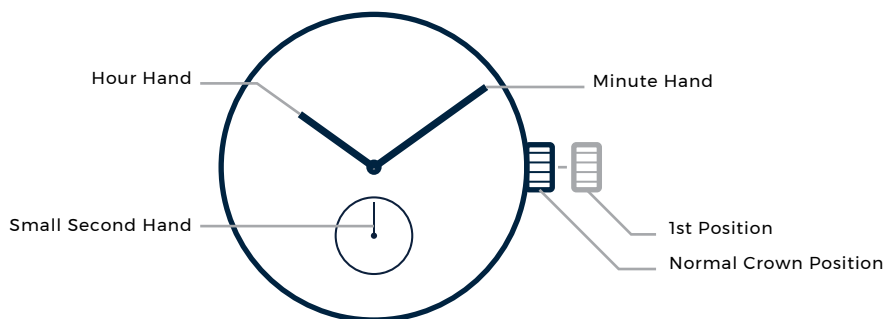

JACK MASON

OVERLAND

Field 3-Hand 38mm

JM-F401-019

Miyota Caliber No. 1L45 Function

Setting The Time

1. Pull the crown out to the **1st Position**.
2. Turn the crown to set **Hour and Minute Hands**.
3. When the crown is pushed back to the **Normal position**, **Small Second Hand** begins to run.