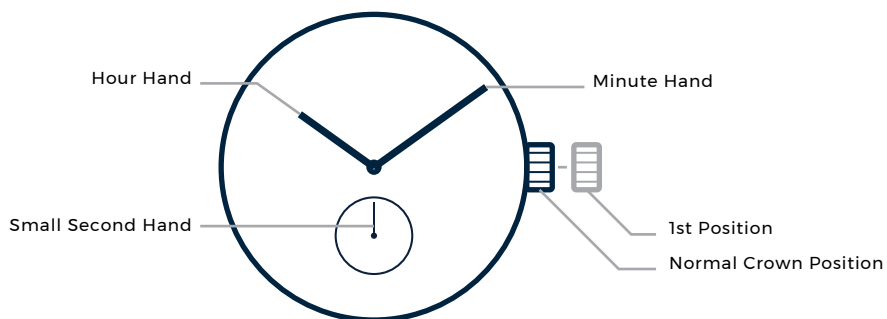

JACK MASON

OVERLAND

Field 3-Hand 38mm

JM-F401-018

Miyota Caliber No. 1L45 Function

Setting The Time

1. Pull the crown out to the **1st Position**.
2. Turn the crown to set **Hour and Minute Hands**.
3. When the crown is pushed back to the **Normal position**, **Small Second Hand** begins to run.