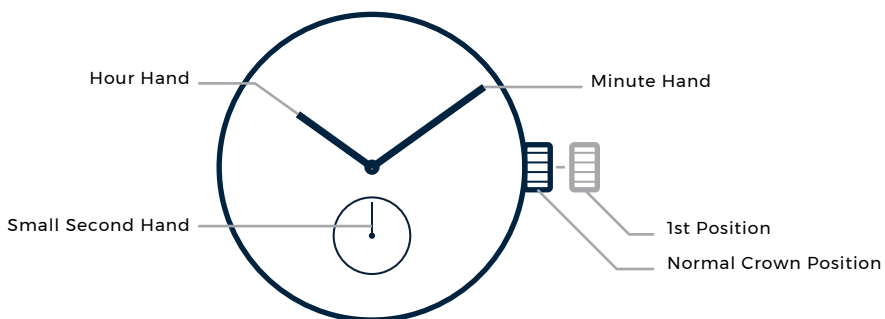

JACK MASON

OVERLAND

Field 3-Hand 38mm

JM-F401-002

Miyota Caliber No. 1L45 Function

Setting The Time

1. Pull the crown out to the **1st Position**.
2. Turn the crown to set **Hour and Minute Hands**.
3. When the crown is pushed back to the **Normal position**, **Small Second Hand** begins to run.