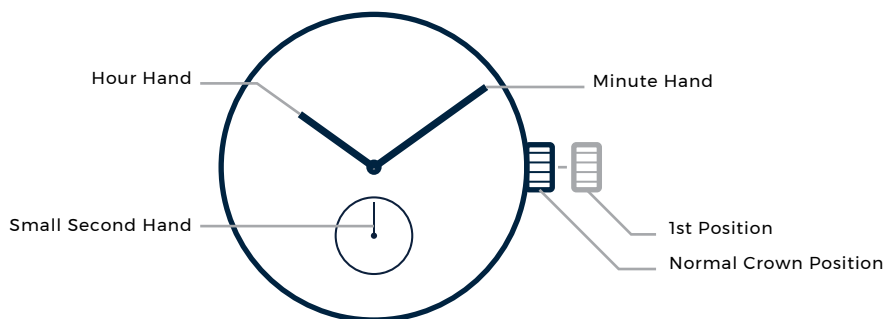

### Setting The Time

1. Pull the crown out to the **1st Position**.
2. Turn the crown to set **Hour and Minute Hands**.
3. When the crown is pushed back to the **Normal position**, **Small Second Hand** begins to run.