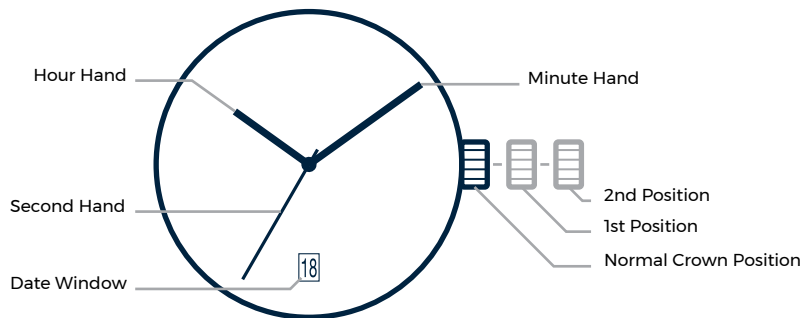

### Miyota Caliber No. 2315 3-Hand Function

### Setting The Time

1. Pull the crown out to the **2nd position**.
2. Turn the crown to set **Hour and Minute Hands**.
3. When the crown is pushed back to the **Normal position**, **Second Hand** begins to run.

### Setting The Date

1. Pull the crown out to **1st position**.
2. Turn the crown counter-clockwise to set the date.  
\* Set the date between the hours of 2:00 am to 8:00 pm to ensure the date changes to the following day.
3. After the date has been set, push the crown back to **Normal position**.