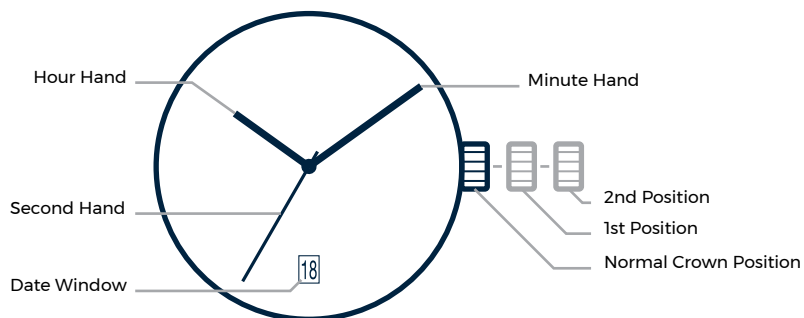

JACK MASON

PURSUIT

Aviation 3-Hand 42mm

JM-A101-005

Miyota Caliber No. 2315 3-Hand Function

Setting The Time

1. Pull the crown out to the **2nd position**.
2. Turn the crown to set **Hour and Minute Hands**.
3. When the crown is pushed back to the **Normal position**, **Second Hand** begins to run.

Setting The Date

1. Pull the crown out to **1st position**.
2. Turn the crown counter-clockwise to set the date.
* Set the date between the hours of 2:00 am to 8:00 pm to ensure the date changes to the following day.
3. After the date has been set, push the crown back to **Normal position**.