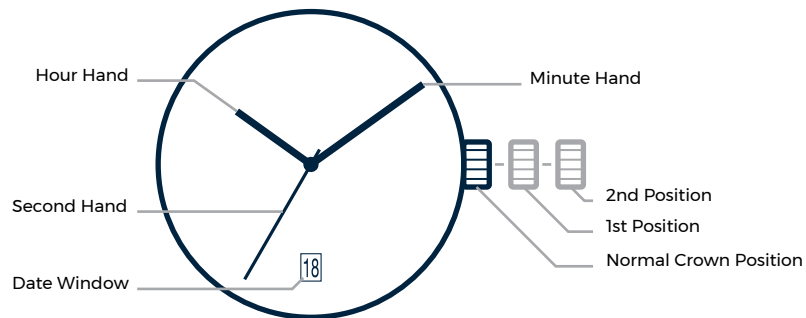

JACK MASON

PURSUIT

Aviation 3-Hand 42mm

JM-A101-004

Miyota Caliber No. 2315 3-Hand Function

Setting The Time

1. Pull the crown out to the **2nd position**.
2. Turn the crown to set **Hour and Minute Hands**.
3. When the crown is pushed back to the **Normal position**, **Second Hand** begins to run.

Setting The Date

1. Pull the crown out to **1st position**.
2. Turn the crown counter-clockwise to set the date.
* Set the date between the hours of 2:00 am to 8:00 pm to ensure the date changes to the following day.
3. After the date has been set, push the crown back to **Normal position**.