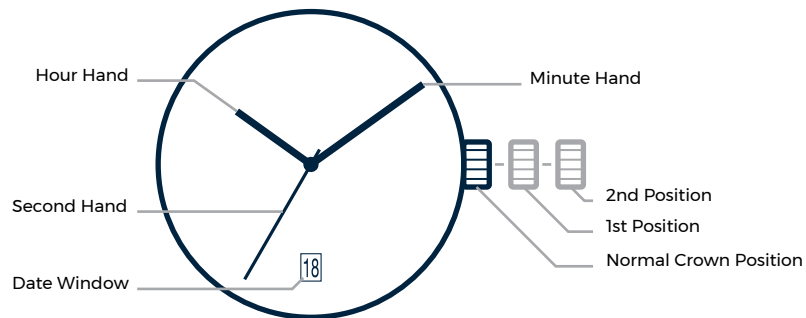

### Miyota Caliber No. 2315 3-Hand Function

### Setting The Time

1. Pull the crown out to the **2nd position**.
2. Turn the crown to set **Hour and Minute Hands**.
3. When the crown is pushed back to the **Normal position**, **Second Hand** begins to run.

### Setting The Date

1. Pull the crown out to **1st position**.
2. Turn the crown counter-clockwise to set the date.  
\* Set the date between the hours of 2:00 am to 8:00 pm to ensure the date changes to the following day.
3. After the date has been set, push the crown back to **Normal position**.