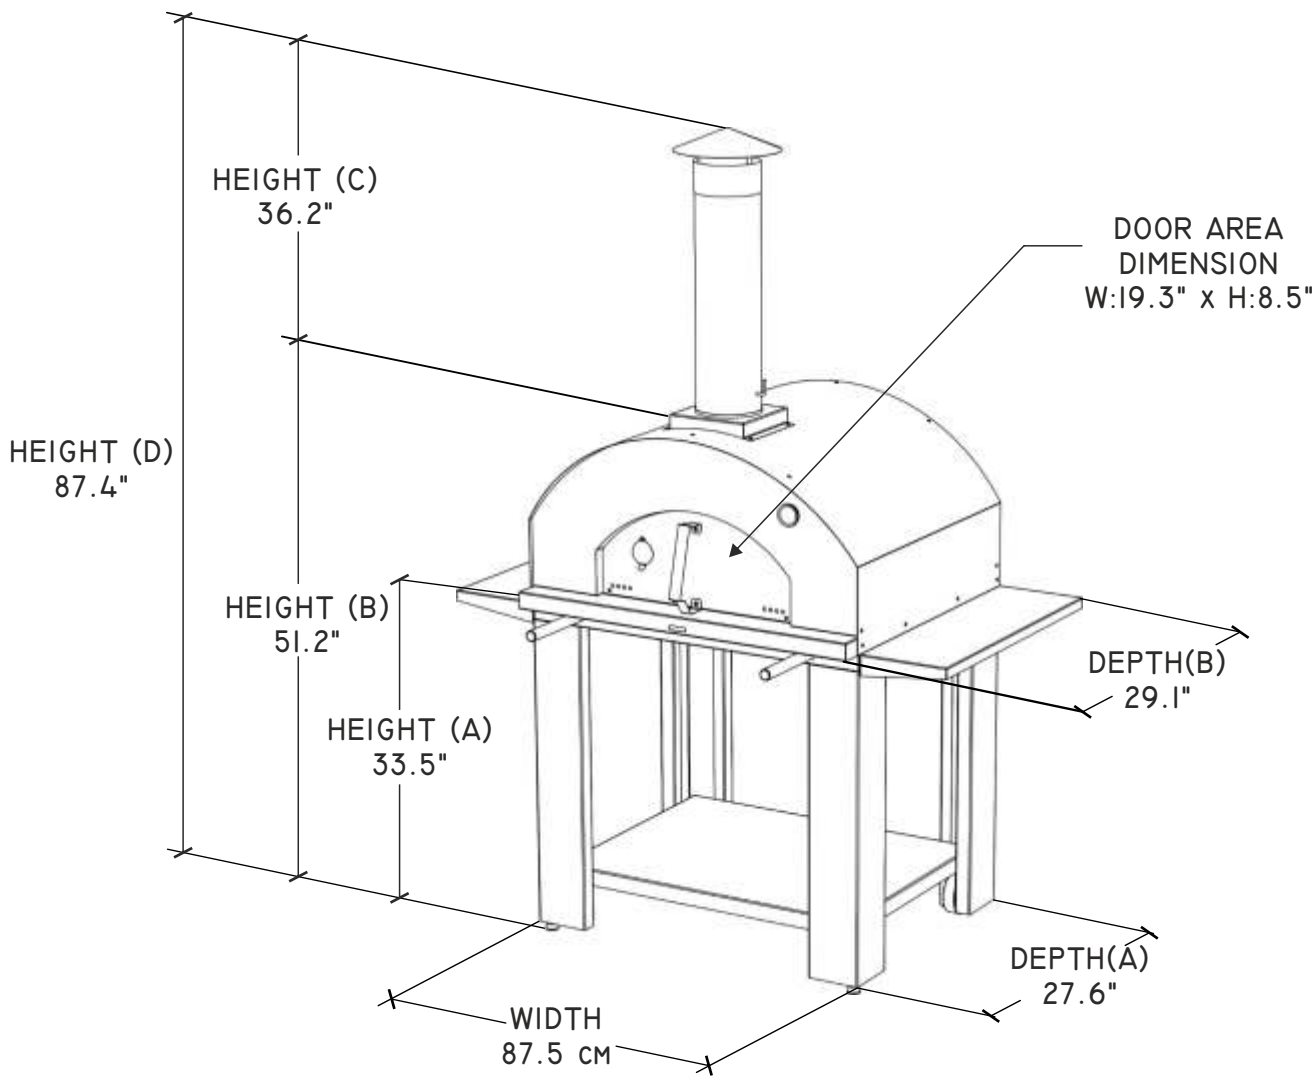

PIZZA OVEN

PARTS

REFRACTORIES

SHOVEL

HAT Ø4.4"

POKER

DOOR

CHIMNEY Ø4.4"

FIRE PIT