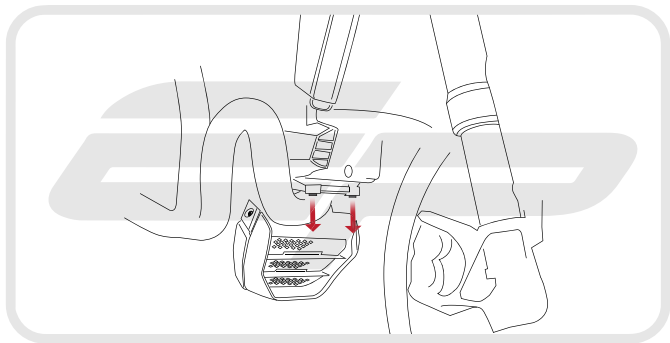

DUCATI MONSTER 1200 AND 1200s ENGINE GUARD

Product Reference - 11684

Kit Contents

- Ⓐ 1 x Engine Guard
- Ⓑ 2 x Mounting Spacers
- Ⓒ 2 x M8 - 35 Socket Button Heads
- Ⓓ 2 x M8 Washers

EVOTECH[®]
P E R F O R M A N C E