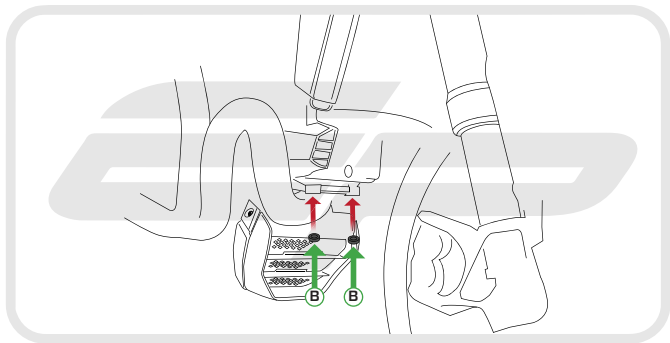

DUCATI MONSTER 1200 AND 1200s ENGINE GUARD

Product Reference - 11684

Kit Contents

- Ⓐ 1 x Engine Guard
- Ⓑ 2 x Mounting Spacers
- Ⓒ 2 x M8 - 35 Socket Button Heads
- Ⓓ 2 x M8 Washers

EVOTECH[®]
P E R F O R M A N C E