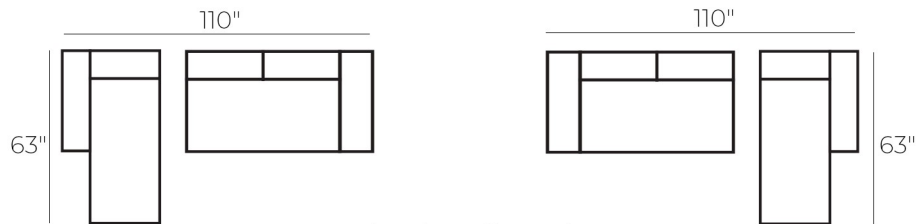

\*All dimensions shown are subject to slight variations.

LAF 1 Arm Loveseat  
71.5"W x 33"D x 34.5"H

RAF 1 Arm Loveseat  
71.5"W x 33"D x 34.5"H

LAF 1 Arm Chaise  
38.5"W x 63"D x 34.5"H

RAF 1 Arm Chaise  
38.5"W x 63"D x 34.5"H

Ottoman  
66"W x 28"D x 20.5"H

Sectional Configuration

TITIAN LINEN  
FABRIC