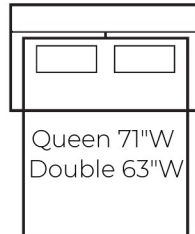

LAF 1 Arm Condo Sofa
69"W x 38"D x 35"H

RAF 1 Arm Condo Sofa
69"W x 38"D x 35"H

Square Corner
38"W x 38"D x 35"H

Armless Sofa
71"W x 38"D x 35"H

Armless Condo Sofa
63"W x 38"D x 35"H

Armless Loveseat
47"W x 38"D x 35"H

Armless Chair & 1/2
31"W x 38"D x 35"H

Armless Chair
24"W x 38"D x 35"H

LAF 1 Arm Chair & 1/2
39"W x 38"D x 35"H

RAF 1 Arm Chair & 1/2
39"W x 38"D x 35"H

LAF 1 Arm Chair
31"W x 38"D x 35"H

RAF 1 Arm Chair
31"W x 38"D x 35"H

Queen 85"W
Double 77"W
Twin 62"W

Sofa Bed
38"D x 35"H

Queen 77"W
Double 69"W
Twin 53"W

LAF 1 Arm Sofa Bed
38"D x 35"H

Queen 77"W
Double 69"W
Twin 53"W

RAF 1 Arm Sofa Bed
38"D x 35"H

Queen 71"W
Double 63"W

Armless Sofa Bed
38"D x 35"H

LAF Chaise Return
40"W x 80"D x 35"H

RAF Chaise Return
40"W x 80"D x 35"H

SOFA LAND

YOUR HOME | YOUR STYLE | YOUR CHOICE