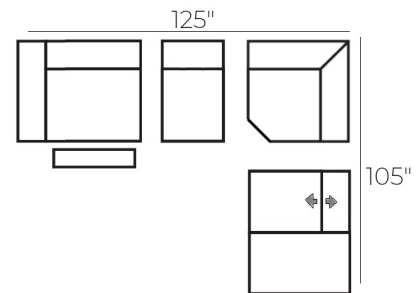

in various configurations and leathers!  
\*All dimensions shown are subject to slight variations.

**MADE IN ITALY**

**CUSTOM ORDER**

**POWER**

**RECLINE**

LAF 1 Arm Chair  
43"W x 44"-54"D x 30"H

RAF 1 Arm Chair  
43"W x 44"-54"D x 30"H

LAF 1 Arm Recliner  
43"W x 44"D x 30"H

RAF 1 Arm Recliner  
43"W x 44"D x 30"H

Armless  
Reclining Chair  
34"W x 44"D x 30"H

Armless Chair  
34"W x 44"D x 30"H

Armless Chair  
34"W x 44"-54"D x 30"H

Square Corner  
48"W x 48"D x 30"H

Ottoman  
41"W x 25"D x 17"H

LHF Bumper Chaise  
57"W x 44"-54"D x 30"H

RHF Bumper Chaise  
57"W x 44"-54"D x 30"H

LHF Bumper Chaise  
w/ flip-up Back  
57"W x 44"-54"D x 30"H

RHF Bumper Chaise  
w/ flip-up Back  
57"W x 44"-54"D x 30"H

Reclining Sofa  
86"W x 44"D x 30"H

Popular Configurations

TAIGA ORANGE  
LEATHER