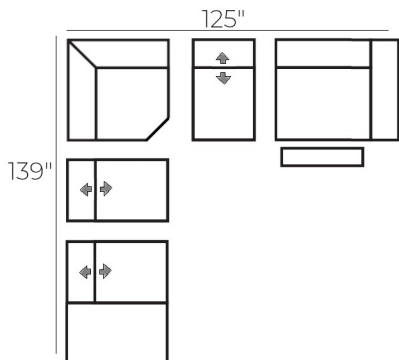

in various configurations and leathers!  
\*All dimensions shown are subject to slight variations.

**MADE IN ITALY**

**CUSTOM ORDER**

**POWER**

**RECLINE**

LAF 1 Arm Chair  
43"W x 44"-54"D x 30"H

RAF 1 Arm Chair  
43"W x 44"-54"D x 30"H

LAF 1 Arm Recliner  
43"W x 44"D x 30"H

RAF 1 Arm Recliner  
43"W x 44"D x 30"H

Armless  
Reclining Chair  
34"W x 44"D x 30"H

Armless Chair  
34"W x 44"D x 30"H

Armless Chair  
34"W x 44"-54"D x 30"H

Square Corner  
48"W x 48"D x 30"H

Ottoman  
41"W x 25"D x 17"H

LHF Bumper Chaise  
57"W x 44"-54"D x 30"H

RHF Bumper Chaise  
57"W x 44"-54"D x 30"H

LHF Bumper Chaise  
w/ flip-up Back  
57"W x 44"-54"D x 30"H

RHF Bumper Chaise  
w/ flip-up Back  
57"W x 44"-54"D x 30"H

Reclining Sofa  
86"W x 44"D x 30"H

Popular Configurations

TAIGA ORANGE  
LEATHER