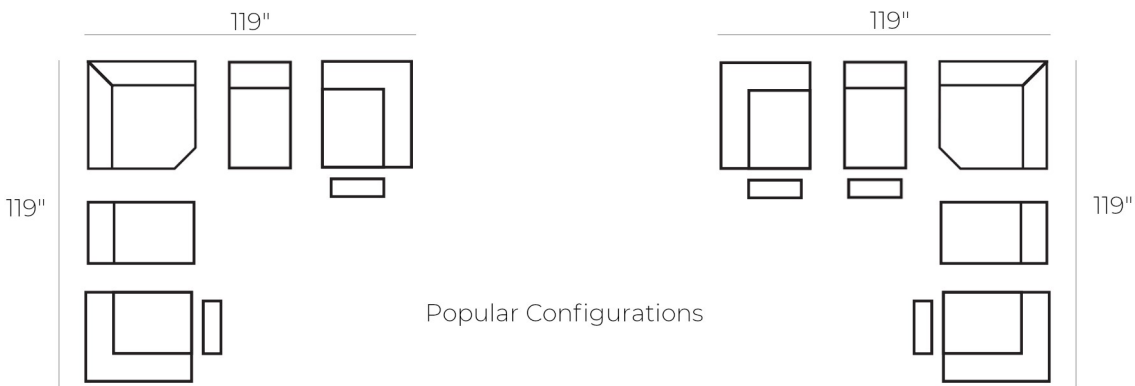

# RADKA

The Radka Sectional is shown with power in Ashland Stone fabric. This beautiful model includes power reclining motion and power headrests. Pieces are sold separately so that you can configure it to fit your space.  
\*All dimensions shown are subject to slight variations.

LAF 1 Arm Reclining Chair  
42"W x 42.5"D x 39.5"H

RAF 1 Arm Reclining Chair  
42"W x 42.5"D x 39.5"H

Corner Wedge  
45"W x 45"D x 39.5"H

Armless Stationary Chair  
32"W x 42.5"D x 39.5"H

Armless Reclining Chair  
32"W x 42.5"D x 39.5"H