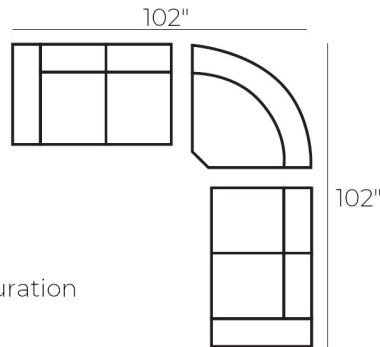

**MADE IN CANADA**

**CUSTOM ORDER**

Sofa  
84"W x 37"D x 36"H

Loveseat  
63"W x 37"D x 36"H

Chair  
42"W x 37"D x 36"H

Ottoman  
24"W x 22"D x 18"H

LAF 1 Arm Loveseat  
51"W x 37"D x 36"H

RAF 1 Arm Loveseat  
51"W x 37"D x 36"H

Curved Corner  
51"W x 51"D x 36"H

Sectional Configuration

VALENCIA CAFE  
LEATHER