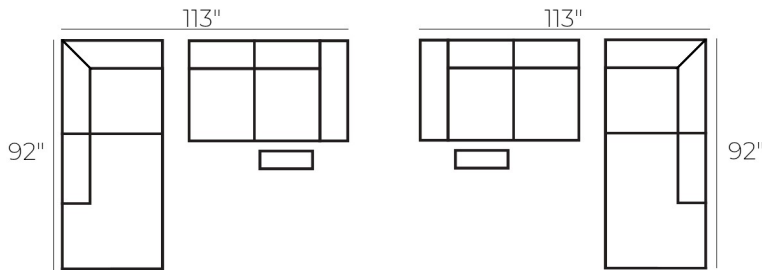

*All dimensions shown are subject to slight variations.

MADE IN
ITALY

LAF 1 Arm Reclining Sofa
72"W x 43"D x 31"H

RAF 1 Arm Reclining Sofa
72"W x 43"D x 31"H

LAF Corner Chaise
43"W x 92"D x 31"H

RAF Corner Chaise
43"W x 92"D x 31"H