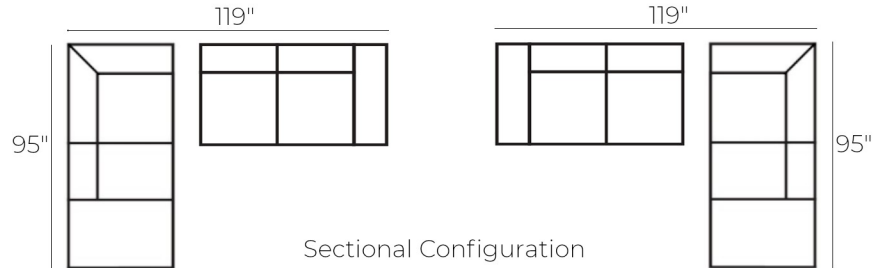

LAF 1 Arm Sofa
82"W x 37"D x 30"H

RAF 1 Arm Sofa
82"W x 37"D x 30"H

LAF Corner Chaise
37"W x 95"D x 30"H

RAF Corner Chaise
37"W x 95"D x 30"H

BRENT DENIM
FABRIC

SOFA LAND

YOUR HOME | YOUR STYLE | YOUR CHOICE