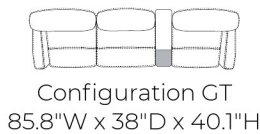

MAJESTY

The Majesty is shown in Trend Graphite 100% leather. Featuring tons of multifunctional options and flexible configurations, you can custom order the perfect piece to match your home and style.

*All dimensions shown are subject to slight variations.

Swivel Rocker Recliner

Standard Size
32.4"W x 39.3"D x 39.1"H

Large Size
34.4"W x 39.3"D x 39.1"H

TREND GRAPHITE LEATHER

SOFA LAND

YOUR HOME | YOUR STYLE | YOUR CHOICE