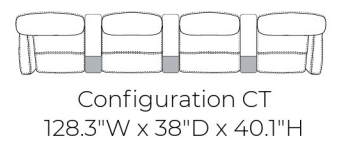

MAJESTY

The Majesty is shown in Trend Graphite 100% leather. Featuring tons of multifunctional options and flexible configurations, you can custom order the perfect piece to match your home and style.

*All dimensions shown are subject to slight variations.

Swivel Rocker Recliner

Standard Size
32.4"W x 39.3"D x 39.1"H

Large Size
34.4"W x 39.3"D x 39.1"H

TREND GRAPHITE LEATHER

SOFA LAND

YOUR HOME | YOUR STYLE | YOUR CHOICE