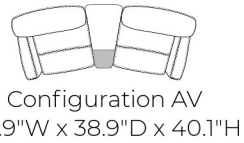

MAJESTY

The Majesty is shown in Trend Graphite 100% leather. Featuring tons of multifunctional options and flexible configurations, you can custom order the perfect piece to match your home and style.

*All dimensions shown are subject to slight variations.

Swivel Rocker Recliner

Standard Size
32.4"W x 39.3"D x 39.1"H

Large Size
34.4"W x 39.3"D x 39.1"H

TREND GRAPHITE LEATHER

SOFA LAND

YOUR HOME | YOUR STYLE | YOUR CHOICE