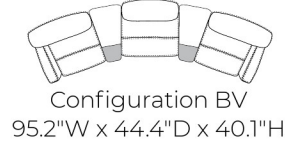

MAJESTY

The Majesty is shown in Trend Graphite 100% leather. Featuring tons of multifunctional options and flexible configurations, you can custom order the perfect piece to match your home and style.

*All dimensions shown are subject to slight variations.

Swivel Rocker Recliner

Standard Size
32.4"W x 39.3"D x 39.1"H

Large Size
34.4"W x 39.3"D x 39.1"H

TREND GRAPHITE LEATHER

SOFA LAND

YOUR HOME | YOUR STYLE | YOUR CHOICE