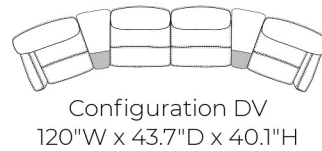

MAJESTY

The Majesty is shown in Trend Graphite 100% leather. Featuring tons of multifunctional options and flexible configurations, you can custom order the perfect piece to match your home and style.

*All dimensions shown are subject to slight variations.

Swivel Rocker Recliner

Standard Size
32.4"W x 39.3"D x 39.1"H

Large Size
34.4"W x 39.3"D x 39.1"H

TREND GRAPHITE LEATHER

SOFA LAND

YOUR HOME | YOUR STYLE | YOUR CHOICE