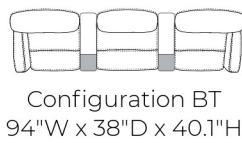

MAJESTY

The Majesty is shown in Trend Graphite 100% leather. Featuring tons of multifunctional options and flexible configurations, you can custom order the perfect piece to match your home and style.

*All dimensions shown are subject to slight variations.

Swivel Rocker Recliner

Standard Size
32.4"W x 39.3"D x 39.1"H

Large Size
34.4"W x 39.3"D x 39.1"H

TREND GRAPHITE LEATHER

SOFA LAND

YOUR HOME | YOUR STYLE | YOUR CHOICE