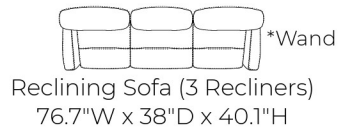

MAJESTY

The Majesty is shown in Trend Graphite 100% leather. Featuring tons of multifunctional options and flexible configurations, you can custom order the perfect piece to match your home and style.

*All dimensions shown are subject to slight variations.

Swivel Rocker Recliner

Standard Size
32.4"W x 39.3"D x 39.1"H

Large Size
34.4"W x 39.3"D x 39.1"H

TREND GRAPHITE LEATHER

SOFA LAND

YOUR HOME | YOUR STYLE | YOUR CHOICE