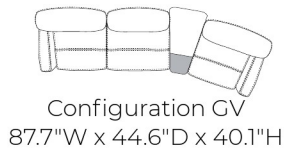

MAJESTY

The Majesty is shown in Trend Graphite 100% leather. Featuring tons of multifunctional options and flexible configurations, you can custom order the perfect piece to match your home and style.

*All dimensions shown are subject to slight variations.

Swivel Rocker Recliner

Standard Size
32.4"W x 39.3"D x 39.1"H

Large Size
34.4"W x 39.3"D x 39.1"H

TREND GRAPHITE LEATHER

SOFA LAND

YOUR HOME | YOUR STYLE | YOUR CHOICE