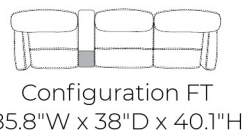

MAJESTY

The Majesty is shown in Trend Graphite 100% leather. Featuring tons of multifunctional options and flexible configurations, you can custom order the perfect piece to match your home and style.

*All dimensions shown are subject to slight variations.

Swivel Rocker Recliner

Standard Size
32.4"W x 39.3"D x 39.1"H

Large Size
34.4"W x 39.3"D x 39.1"H

TREND GRAPHITE LEATHER

SOFA LAND

YOUR HOME | YOUR STYLE | YOUR CHOICE