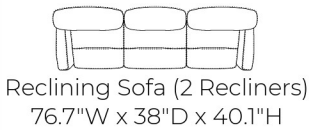

MAJESTY

The Majesty is shown in Trend Graphite 100% leather. Featuring tons of multifunctional options and flexible configurations, you can custom order the perfect piece to match your home and style.

*All dimensions shown are subject to slight variations.

Swivel Rocker Recliner

Standard Size
32.4"W x 39.3"D x 39.1"H

Large Size
34.4"W x 39.3"D x 39.1"H

TREND GRAPHITE LEATHER

SOFA LAND

YOUR HOME | YOUR STYLE | YOUR CHOICE