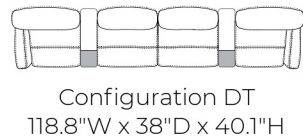

MAJESTY

The Majesty is shown in Trend Graphite 100% leather. Featuring tons of multifunctional options and flexible configurations, you can custom order the perfect piece to match your home and style.

*All dimensions shown are subject to slight variations.

Swivel Rocker Recliner

Standard Size
32.4"W x 39.3"D x 39.1"H

Large Size
34.4"W x 39.3"D x 39.1"H

TREND GRAPHITE LEATHER

SOFA LAND

YOUR HOME | YOUR STYLE | YOUR CHOICE