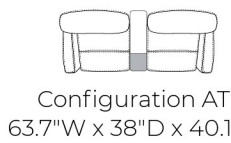

MAJESTY

The Majesty is shown in Trend Graphite 100% leather. Featuring tons of multifunctional options and flexible configurations, you can custom order the perfect piece to match your home and style.

*All dimensions shown are subject to slight variations.

Swivel Rocker Recliner

Standard Size
32.4"W x 39.3"D x 39.1"H

Large Size
34.4"W x 39.3"D x 39.1"H

TREND GRAPHITE LEATHER

SOFA LAND

YOUR HOME | YOUR STYLE | YOUR CHOICE