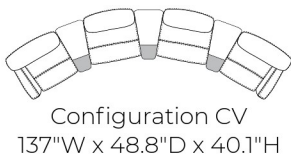

MAJESTY

The Majesty is shown in Trend Graphite 100% leather. Featuring tons of multifunctional options and flexible configurations, you can custom order the perfect piece to match your home and style.

*All dimensions shown are subject to slight variations.

Swivel Rocker Recliner

Standard Size
32.4"W x 39.3"D x 39.1"H

Large Size
34.4"W x 39.3"D x 39.1"H

TREND GRAPHITE LEATHER

SOFA LAND

YOUR HOME | YOUR STYLE | YOUR CHOICE