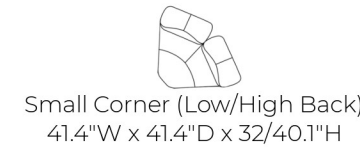

MAJESTY

The Majesty is shown in Trend Graphite 100% leather. Featuring tons of multifunctional options and flexible configurations, you can custom order the perfect piece to match your home and style.

*All dimensions shown are subject to slight variations.

Swivel Rocker Recliner

Standard Size
32.4"W x 39.3"D x 39.1"H

Large Size
34.4"W x 39.3"D x 39.1"H

TREND GRAPHITE LEATHER

SOFA LAND

YOUR HOME | YOUR STYLE | YOUR CHOICE