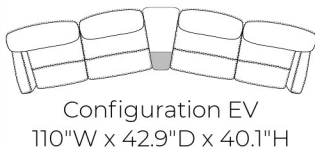

MAJESTY

The Majesty is shown in Trend Graphite 100% leather. Featuring tons of multifunctional options and flexible configurations, you can custom order the perfect piece to match your home and style.

*All dimensions shown are subject to slight variations.

Swivel Rocker Recliner

Standard Size
32.4"W x 39.3"D x 39.1"H

Large Size
34.4"W x 39.3"D x 39.1"H

TREND GRAPHITE LEATHER

SOFA LAND

YOUR HOME | YOUR STYLE | YOUR CHOICE