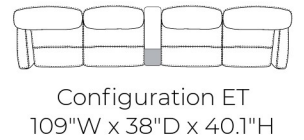

MAJESTY

The Majesty is shown in Trend Graphite 100% leather. Featuring tons of multifunctional options and flexible configurations, you can custom order the perfect piece to match your home and style.

*All dimensions shown are subject to slight variations.

Swivel Rocker Recliner

Standard Size
32.4"W x 39.3"D x 39.1"H

Large Size
34.4"W x 39.3"D x 39.1"H

TREND GRAPHITE LEATHER

SOFA LAND

YOUR HOME | YOUR STYLE | YOUR CHOICE