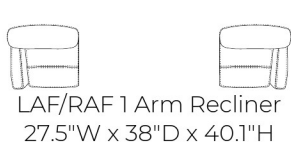

MAJESTY

The Majesty is shown in Trend Graphite 100% leather. Featuring tons of multifunctional options and flexible configurations, you can custom order the perfect piece to match your home and style.

*All dimensions shown are subject to slight variations.

Swivel Rocker Recliner

Standard Size
32.4"W x 39.3"D x 39.1"H

Large Size
34.4"W x 39.3"D x 39.1"H

TREND GRAPHITE LEATHER

SOFA LAND

YOUR HOME | YOUR STYLE | YOUR CHOICE