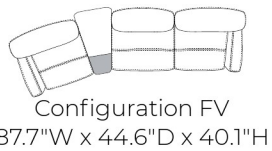

MAJESTY

The Majesty is shown in Trend Graphite 100% leather. Featuring tons of multifunctional options and flexible configurations, you can custom order the perfect piece to match your home and style.

*All dimensions shown are subject to slight variations.

Swivel Rocker Recliner

Standard Size
32.4"W x 39.3"D x 39.1"H

Large Size
34.4"W x 39.3"D x 39.1"H

TREND GRAPHITE LEATHER

SOFA LAND

YOUR HOME | YOUR STYLE | YOUR CHOICE