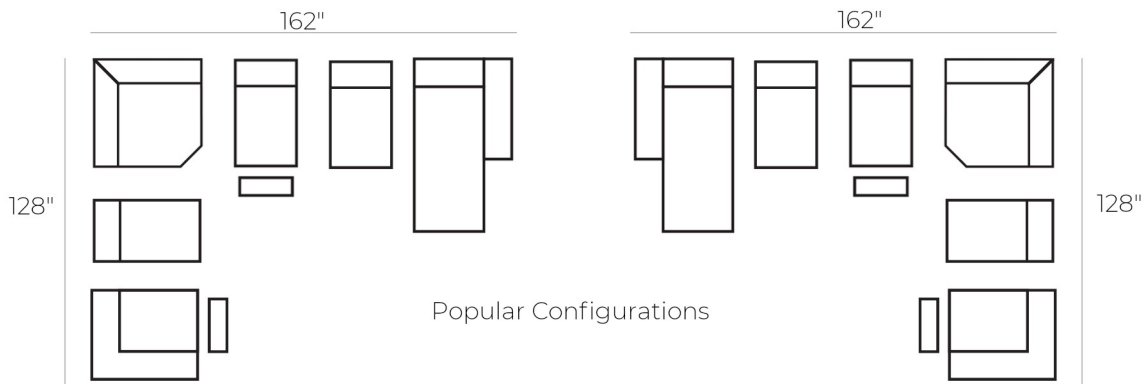

KNOX

The Knox Sectional is shown with power in Pocono Slate fabric. Sectional pieces are sold separately so that you can configure it to fit your space.

*All dimensions shown are subject to slight variations.

LAF 1 Arm Reclining Chair
43"W x 43"D x 33"H

RAF 1 Arm Reclining Chair
43"W x 43"D x 33"H

Armless Reclining Chair
34"W x 43"D x 33"H

Corner Wedge
51"W x 51"D x 33"H

Armless Stationary Chair
34"W x 43"D x 33"H

LAF 1 Arm Chaise
43"W x 69"D x 33"H

RAF 1 Arm Chaise
43"W x 69"D x 33"H

Straight Console
13"W x 42"D x 33"H

POCONO
SLATE
FABRIC

SOFA LAND

YOUR HOME | YOUR STYLE | YOUR CHOICE