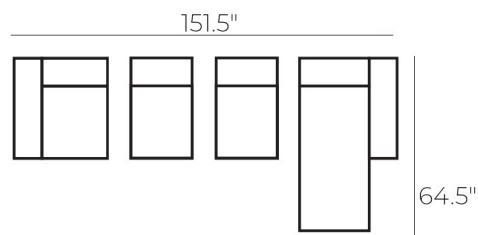

LAF 1 Arm Chair
40.5"W x 40.5"D x 35.5"H

RAF 1 Arm Chair
40.5"W x 40.5"D x 35.5"H

Armless Chair
35.5"W x 40.5"D x 35.5"H

LAF 1 Arm Chaise
40"W x 64.5"D x 35.5"H

RAF 1 Arm Chaise
40"W x 64.5"D x 35.5"H

Armless Standalone Chaise
36"W x 64.5"D x 35.5"H