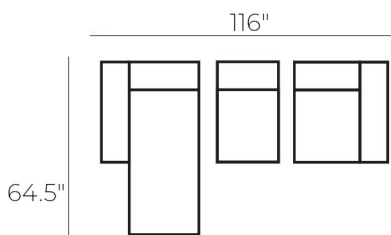

LAF 1 Arm Chair
40.5"W x 40.5"D x 35.5"H

RAF 1 Arm Chair
40.5"W x 40.5"D x 35.5"H

Armless Chair
35.5"W x 40.5"D x 35.5"H

LAF 1 Arm Chaise
40"W x 64.5"D x 35.5"H

RAF 1 Arm Chaise
40"W x 64.5"D x 35.5"H

Armless Standalone Chaise
36"W x 64.5"D x 35.5"H