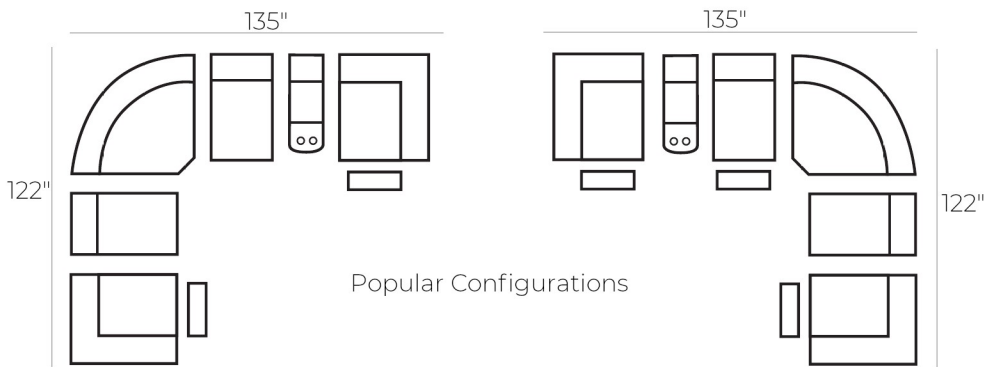

LAF 1 Arm Reclining Chair  
41"W x 40"D x 41"H

RAF 1 Arm Reclining Chair  
41"W x 40"D x 41"H

Armless Reclining Chair  
32"W x 40"D x 41"H

Armless Stationary Chair  
32"W x 40"D x 41"H

Straight Console  
13"W x 40"D x 41"H

Corner Wedge  
49"W x 49"D x 41"H

AIRLOOM GREY  
FABRIC