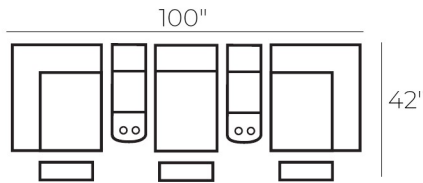

LAF 1 Arm Recliner  
31"W x 41"D x 42"H

RAF 1 Arm Recliner  
31"W x 41"D x 42"H

Armless Recliner  
24"W x 41"D x 42"H

Straight Console  
7"W x 34"D x 25"H

Popular Configuration

COPLEY CAMEL  
FABRIC