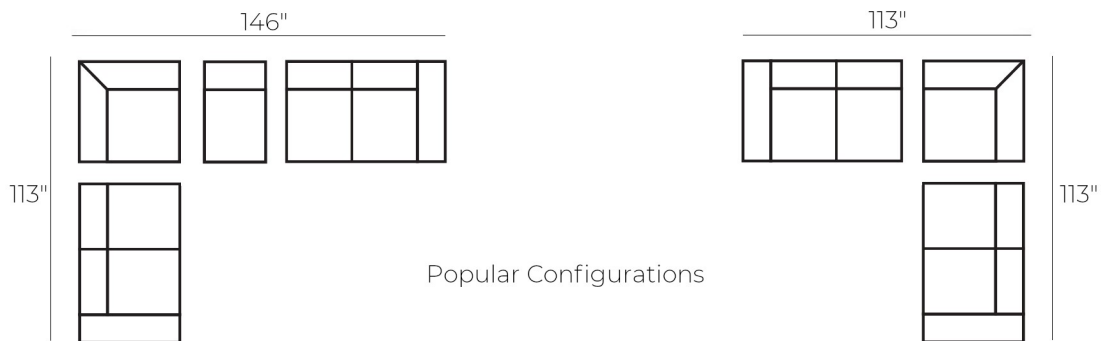

LAF 1 Arm Sofa
73"W x 40"D x 34"H

RAF 1 Arm Sofa
73"W x 40"D x 34"H

Square Corner
40"W x 40"D x 34"H

Armless Chair
33"W x 40"D x 34"H

Popular Configurations

NATHAN WHEAT
FABRIC

SOFA LAND

YOUR HOME | YOUR STYLE | YOUR CHOICE