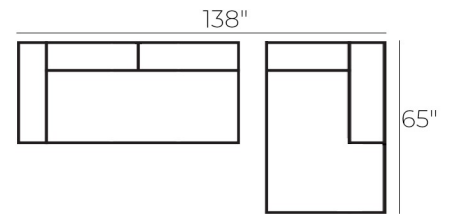

\*All dimensions shown are subject to slight variations.

**MADE IN THE USA**

**CUSTOM ORDER**

LAF 1 Arm Condo Sofa  
68"W x 45"D x 28"H

RAF 1 Arm Condo Sofa  
68"W x 45"D x 28"H

LAF 1 Arm Sofa  
79"W x 45"D x 28"H

RAF 1 Arm Sofa  
79"W x 45"D x 28"H

Armless Condo Sofa  
63"W x 45"D x 28"H

LAF 1 Arm Cuddler  
59"W x 65"D x 28"H

RAF 1 Arm Cuddler  
59"W x 65"D x 28"H

Square Corner  
45"W x 45"D x 28"H

Popular Configurations