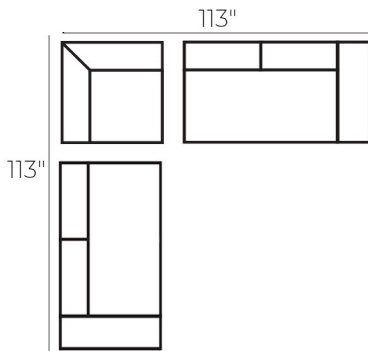

\*All dimensions shown are subject to slight variations.

**MADE IN THE USA**

**CUSTOM ORDER**

LAF 1 Arm Condo Sofa  
68"W x 45"D x 28"H

RAF 1 Arm Condo Sofa  
68"W x 45"D x 28"H

LAF 1 Arm Sofa  
79"W x 45"D x 28"H

RAF 1 Arm Sofa  
79"W x 45"D x 28"H

Armless Condo Sofa  
63"W x 45"D x 28"H

LAF 1 Arm Cuddler  
59"W x 65"D x 28"H

RAF 1 Arm Cuddler  
59"W x 65"D x 28"H

Square Corner  
45"W x 45"D x 28"H

Popular Configurations