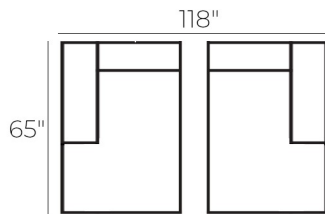

\*All dimensions shown are subject to slight variations.

**MADE IN THE USA**

**CUSTOM ORDER**

LAF 1 Arm Condo Sofa  
68"W x 45"D x 28"H

RAF 1 Arm Condo Sofa  
68"W x 45"D x 28"H

LAF 1 Arm Sofa  
79"W x 45"D x 28"H

RAF 1 Arm Sofa  
79"W x 45"D x 28"H

Armless Condo Sofa  
63"W x 45"D x 28"H

LAF 1 Arm Cuddler  
59"W x 65"D x 28"H

RAF 1 Arm Cuddler  
59"W x 65"D x 28"H

Square Corner  
45"W x 45"D x 28"H

Popular Configurations