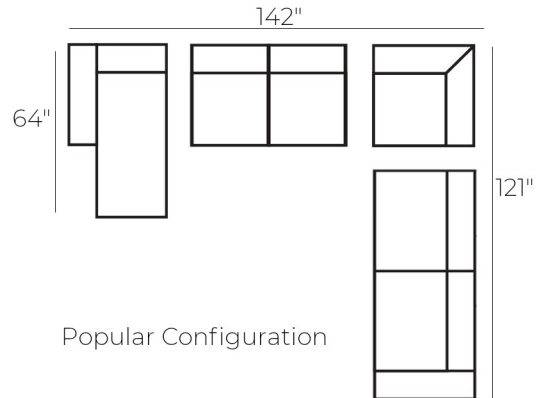

RAF 1 Arm Chair
38"W x 41"D x 30"H

Square Corner
41"W x 41"D x 30"H

LAF 1 Arm Chaise
38"W x 64"D x 30"H

RAF 1 Arm Chaise
38"W x 64"D x 30"H

Chaise
48"W x 64"D x 30"H

CAPRICE CHARCOAL FABRIC

SOFA LAND

YOUR HOME | YOUR STYLE | YOUR CHOICE