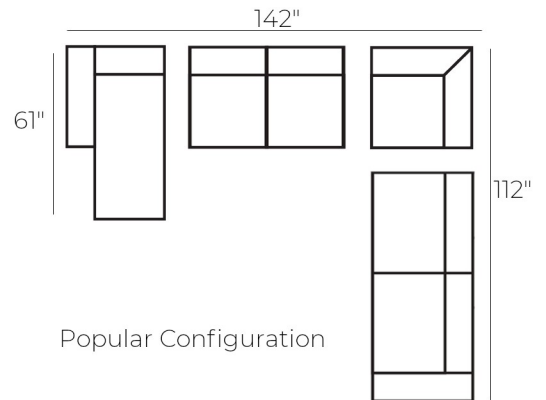

RAF 1 Arm Chair
40"W x 41"D x 29"H

Square Corner
41"W x 41"D x 29"H

LAF 1 Arm Chaise
38"W x 61"D x 29"H

RAF 1 Arm Chaise
38"W x 61"D x 29"H

Chaise
46"W x 61"D x 29"H

CIAO MERCURY FABRIC

SOFA LAND

YOUR HOME | YOUR STYLE | YOUR CHOICE