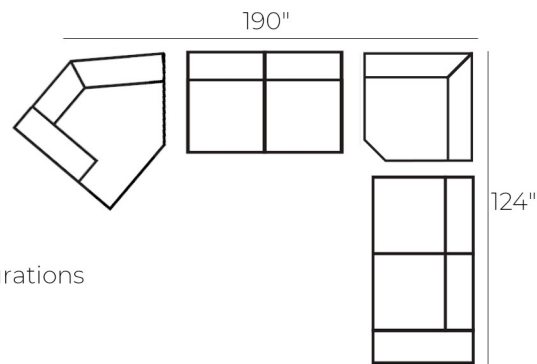

options to best suit your space!

\*All dimensions shown are subject to slight variations.

**MADE IN THE USA**

**CUSTOM ORDER**

Sofa

86"W x 42"D x 27"H

Loveseat

65"W x 42"D x 27"H

Armless Chair

33"W x 42"D x 27"H

LAF 1 Arm Condo Sofa

70"W x 42"D x 27"H

RAF 1 Arm Condo Sofa

70"W x 42"D x 27"H

Wedge Corner

54"W x 54"D x 27"H

LAF 1 Arm Chaise

42"W x 63"D x 27"H

RAF 1 Arm Chaise

42"W x 63"D x 27"H

LAF 1 Arm Cuddler

73"W x 58"D x 27"H

RAF 1 Arm Cuddler

73"W x 58"D x 27"H