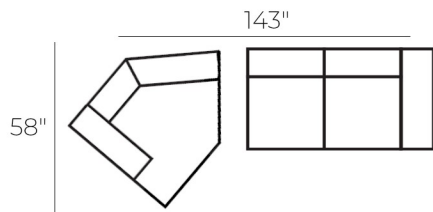

options to best suit your space!

\*All dimensions shown are subject to slight variations.

**MADE IN THE USA**

**CUSTOM ORDER**

Sofa

86"W x 42"D x 27"H

Loveseat

65"W x 42"D x 27"H

Armless Chair

33"W x 42"D x 27"H

LAF 1 Arm Condo Sofa

70"W x 42"D x 27"H

RAF 1 Arm Condo Sofa

70"W x 42"D x 27"H

Wedge Corner

54"W x 54"D x 27"H

LAF 1 Arm Chaise

42"W x 63"D x 27"H

RAF 1 Arm Chaise

42"W x 63"D x 27"H

LAF 1 Arm Cuddler

73"W x 58"D x 27"H

RAF 1 Arm Cuddler

73"W x 58"D x 27"H