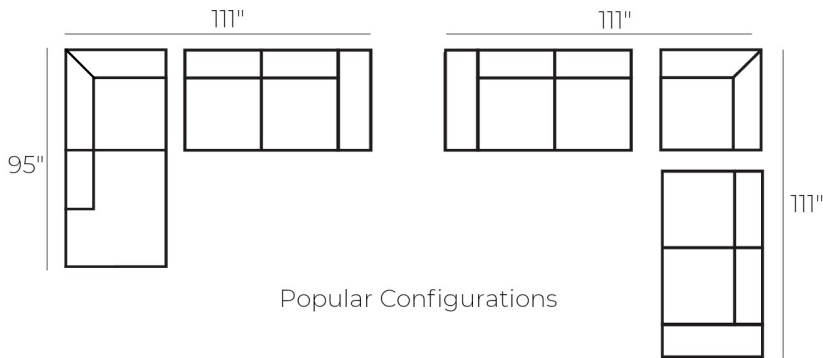

MADE IN THE USA

CUSTOM ORDER

Sofa
85"W x 43"D x 29"H

Loveseat
60"W x 43"D x 29"H

Chair
42"W x 43"D x 29"H

Ottoman
32"W x 24"D x 18"H

Armless Condo Sofa
63"W x 43"D x 29"H

LAF 1 Arm Condo Sofa
68"W x 43"D x 29"H

RAF 1 Arm Condo Sofa
68"W x 43"D x 29"H

Square Corner
43"W x 43"D x 29"H

LAF Corner Chaise
43"W x 95"D x 29"H

RAF Corner Chaise
43"W x 95"D x 29"H

SPECTRA HOT STONE FABRIC

SOFA LAND

YOUR HOME | YOUR STYLE | YOUR CHOICE