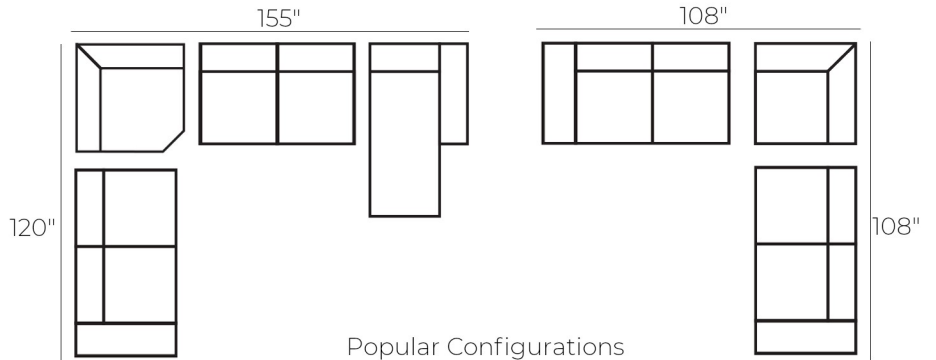

*All dimensions shown are subject to slight variations.

MADE IN THE USA

CUSTOM ORDER

Estate Sofa
87"W x 42"D x 28"H

Loveseat
56"W x 42"D x 28"H

Chair
39"W x 42"D x 28"H

Ottoman
36"W x 24"D x 18"H

Square Corner
42"W x 42"D x 28"H

Armless Condo Sofa
63"W x 42"D x 28"H

Armless Chair
33"W x 42"D x 28"H

LAF 1 Arm Condo Sofa
66"W x 42"D x 28"H

RAF 1 Arm Condo Sofa
66"W x 42"D x 28"H

Wedge Corner
54"W x 54"D x 28"H

LAF 1 Arm Chaise
38"W x 60"D x 28"H

RAF 1 Arm Chaise
38"W x 60"D x 28"H

MONTERA WHITESAND
FABRIC

SOFA LAND

YOUR HOME | YOUR STYLE | YOUR CHOICE