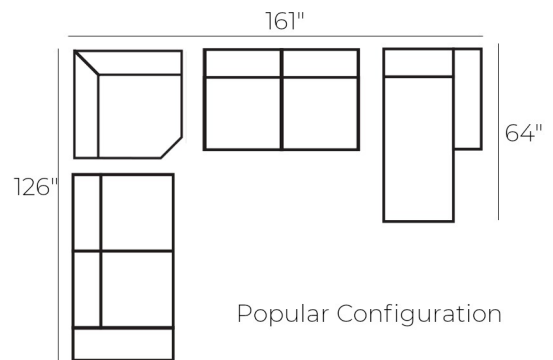

MADE IN THE USA

CUSTOM ORDER

Sofa
87"W x 43"D x 29"H

Loveseat
67"W x 43"D x 29"H

Chair
49"W x 43"D x 29"H

Ottoman
36"W x 24"D x 18"H

Square Corner
43"W x 43"D x 29"H

Armless Condo Sofa
63"W x 43"D x 29"H

Armless Chair
32"W x 43"D x 29"H

LAF 1 Arm Condo Sofa
71"W x 43"D x 29"H

RAF 1 Arm Condo Sofa
71"W x 43"D x 29"H

Wedge Corner
55"W x 55"D x 29"H

LAF 1 Arm Chair
40"W x 43"D x 29"H

RAF 1 Arm Chair
40"W x 43"D x 29"H

LAF 1 Arm Cuddler
71"W x 71"D x 29"H

RAF 1 Arm Cuddler
71"W x 71"D x 29"H

LAF 1 Arm Chaise
43"W x 64"D x 29"H

RAF 1 Arm Chaise
43"W x 64"D x 29"H

MERIT DOVE FABRIC

MERIT GREYSTONE FABRIC

SOFA LAND

YOUR HOME | YOUR STYLE | YOUR CHOICE