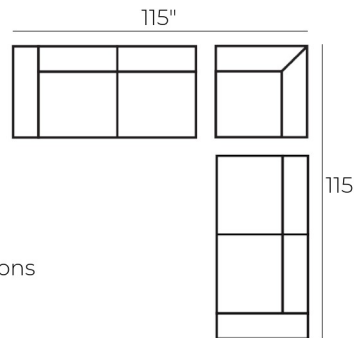

MADE IN THE USA

Estate Sofa
89"W x 40"D x 29"H

Apartment Sofa
70"W x 40"D x 29"H

Chair
44"W x 40"D x 29"H

Ottoman
32"W x 24"D x 18"H

LAF 1 Arm Sofa
75"W x 40"D x 29"H

RAF 1 Arm Sofa
75"W x 40"D x 29"H

Armless Chair
32"W x 40"D x 29"H

Square Corner
40"W x 40"D x 29"H

LAF 1 Arm Chaise
40"W x 63"D x 29"H

RAF 1 Arm Chaise
40"W x 63"D x 29"H

LAF Bumper Chaise
53"W x 40"D x 29"H

RAF Bumper Chaise
53"W x 40"D x 29"H

Popular Configurations

ZURI NATURAL
FABRIC