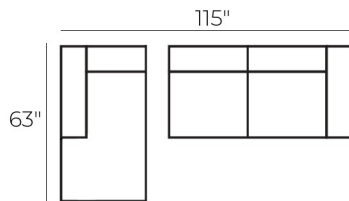

MADE IN THE USA

Estate Sofa
89"W x 40"D x 29"H

Apartment Sofa
70"W x 40"D x 29"H

Chair
44"W x 40"D x 29"H

Ottoman
32"W x 24"D x 18"H

LAF 1 Arm Sofa
75"W x 40"D x 29"H

RAF 1 Arm Sofa
75"W x 40"D x 29"H

Armless Chair
32"W x 40"D x 29"H

Square Corner
40"W x 40"D x 29"H

LAF 1 Arm Chaise
40"W x 63"D x 29"H

RAF 1 Arm Chaise
40"W x 63"D x 29"H

LAF Bumper Chaise
53"W x 40"D x 29"H

RAF Bumper Chaise
53"W x 40"D x 29"H

Popular Configurations

ZURI NATURAL
FABRIC