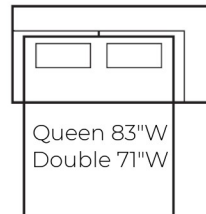

LAF Sofa Return
95"W x 38"D x 30"H

RAF Sofa Return
95"W x 38"D x 30"H

Sofa with Add-A-Chaise
87"W x 66"D x 30"H

LAF 1 Arm Loveseat
58"W x 38"D x 30"H

RAF 1 Arm Loveseat
58"W x 38"D x 30"H

LAF 1 Arm Chair
36"W x 38"D x 30"H

Armless Chair
28"W x 38"D x 30"H

Square Corner
38"W x 38"D x 30"H

Wedge Corner
51"W x 51"D x 30"H

LAF 1 Arm Chaise
36"W x 65"D x 30"H

RAF 1 Arm Chaise
36"W x 65"D x 30"H

LAF Corner Chaise
37"W x 85"D x 30"H

RAF Corner Chaise
37"W x 85"D x 30"H

Chaise
41"W x 61"D x 30"H

Swivel Chair
41"W x 38"D x 30"H

Queen 87"W
Double 79"W

Sofa Bed
38"D x 30"H

Queen 83"W
Double 71"W

LAF 1 Arm Sofa Bed
38"D x 30"H

Queen 83"W
Double 71"W

RAF 1 Arm Sofa Bed
38"D x 30"H

Armless Sofa Bed
63"W x 38"D x 30"H

Chairbed
58"W x 38"D x 30"H

THRILLIST DENIM
FABRIC

SOFA LAND

YOUR HOME | YOUR STYLE | YOUR CHOICE