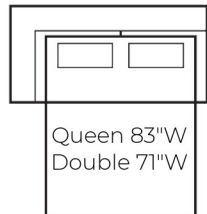

Armless Chair
28"W x 38"D x 30"H

Square Corner
38"W x 38"D x 30"H

Wedge Corner
51"W x 51"D x 30"H

LAF 1 Arm Chaise
36"W x 65"D x 30"H

RAF 1 Arm Chaise
36"W x 65"D x 30"H

LAF Corner Chaise
37"W x 85"D x 30"H

RAF Corner Chaise
37"W x 85"D x 30"H

Chaise
41"W x 61"D x 30"H

Swivel Chair
41"W x 38"D x 30"H

Queen 87"W
Double 79"W

Sofa Bed
38"D x 30"H

Queen 83"W
Double 71"W

LAF 1 Arm Sofa Bed
38"D x 30"H

Queen 83"W
Double 71"W

RAF 1 Arm Sofa Bed
38"D x 30"H

Armless Sofa Bed
63"W x 38"D x 30"H

Chairbed
58"W x 38"D x 30"H

THRILLIST DENIM
FABRIC

SOFA LAND

YOUR HOME | YOUR STYLE | YOUR CHOICE