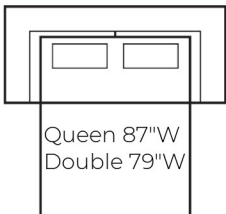

LAF Sofa Return
95"W x 38"D x 30"H

RAF Sofa Return
95"W x 38"D x 30"H

Sofa with Add-A-Chaise
87"W x 66"D x 30"H

LAF 1 Arm Loveseat
58"W x 38"D x 30"H

RAF 1 Arm Loveseat
58"W x 38"D x 30"H

LAF 1 Arm Chair
36"W x 38"D x 30"H

RAF 1 Arm Chair
36"W x 38"D x 30"H

Ottoman
27"W x 22"D x 18"H

Storage Ottoman
38"W x 24"D x 18"H

LAF 1 Arm Cuddler
66"W x 62"D x 30"H

RAF 1 Arm Cuddler
66"W x 62"D x 30"H

Armless Loveseat
63"W x 38"D x 30"H

Armless Chair
28"W x 38"D x 30"H

Square Corner
38"W x 38"D x 30"H

Wedge Corner
51"W x 51"D x 30"H

LAF 1 Arm Chaise
36"W x 65"D x 30"H

RAF 1 Arm Chaise
36"W x 65"D x 30"H

LAF Corner Chaise
37"W x 85"D x 30"H

RAF Corner Chaise
37"W x 85"D x 30"H

Chaise
41"W x 61"D x 30"H

Swivel Chair
41"W x 38"D x 30"H

Queen 87"W
Double 79"W

Sofa Bed
38"D x 30"H

Queen 83"W
Double 71"W

LAF 1 Arm Sofa Bed
38"D x 30"H

Queen 83"W
Double 71"W