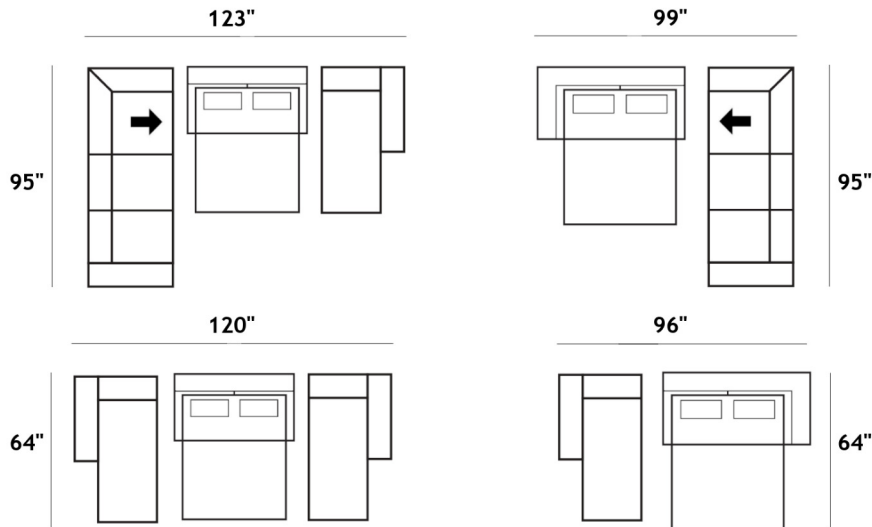

HOLT

LAF 1 Arm Sofa Return
95"W x 37"D x 37"H

Armless Loveseat
52"W x 37"D x 37"H

RAF 1 Arm Storage Chaise
34"W x 64"D x 37"H

LAF 1 Arm Storage Chaise
34"W x 64"D x 37"H

RAF 1 Arm Sofa Return
95"W x 37"D x 37"H

LAF 1 Arm Sleeper
62"W x 37"D x 37"H

RAF 1 Arm Sleeper
62"W x 37"D x 37"H

Stocked Sectional Configurations (Available in Both Directions)

SOFA LAND
- Everybody's Sofa Shop -

The Holt is regularly stocked in Popstich Metal grey fabric. This model features a storage chaise and a pull out sofa bed. This cozy sectional adds style, comfort, and function to your space!

All dimensions shown are subject to slight variations.