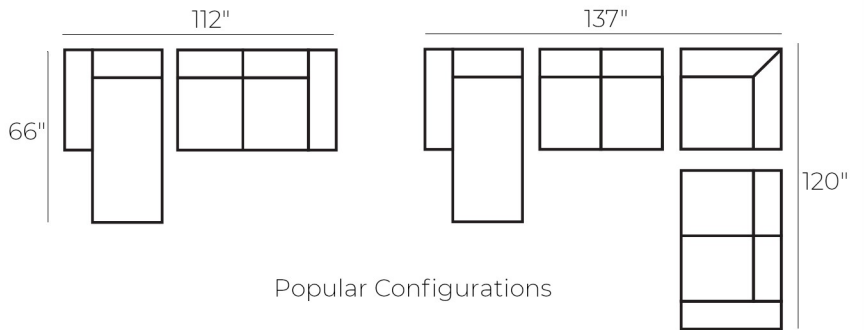

*All dimensions shown are subject to slight variations.

MADE IN
ITALY

CUSTOM
ORDER

Sofa
92"W x 40"D x 34"H

Loveseat
73"W x 40"D x 34"H

Chair
42"W x 40"D x 34"H

LAF 1 Arm Loveseat
75"W x 40"D x 34"H

RAF 1 Arm Loveseat
75"W x 40"D x 34"H

Corner
45"W x 45"D x 34"H

Armless Loveseat
55"W x 40"D x 34"H

LAF 1 Arm Chaise
37"W x 66"D x 34"H

RAF 1 Arm Chaise
37"W x 66"D x 34"H

SAVANNAH
CAMEL
LEATHER

SOFA LAND

YOUR HOME | YOUR STYLE | YOUR CHOICE