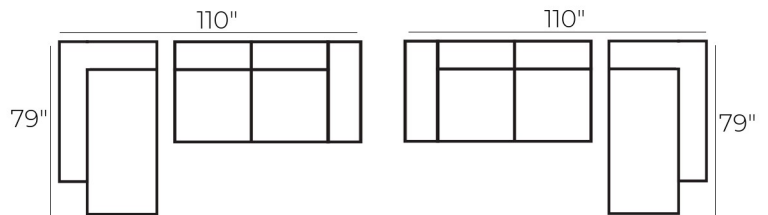

LAF 1 Arm Condo Sofa
70"W x 41"D x 35"H

RAF 1 Arm Condo Sofa
70"W x 41"D x 35"H

Armless Sofa
82"W x 41"D x 35"H

Armless Condo Sofa
63"W x 41"D x 35"H

Armless Loveseat
55"W x 41"D x 35"H

Armless Chair
28"W x 41"D x 35"H

LAF 1 Arm Chair
37"W x 41"D x 35"H

RAF 1 Arm Chair
37"W x 41"D x 35"H

LAF Chaise Return
40"W x 79"D x 35"H

RAF Chaise Return
40"W x 79"D x 35"H

Showroom Configuration

DREAM CREAM
FABRIC

SOFA LAND

YOUR HOME | YOUR STYLE | YOUR CHOICE