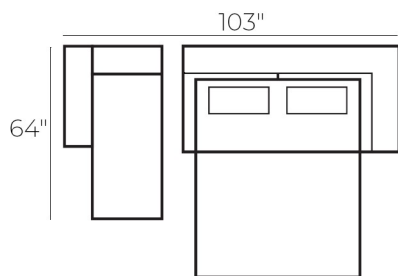

*All dimensions shown are subject to slight variations.

**MADE IN
CANADA**

**CUSTOM
ORDER**

LAF 1 Arm Sofa Bed
67"W x 37"D x 37"H

RAF 1 Arm Sofa Bed
67"W x 37"D x 37"H

LAF 1 Arm Chaise
36"W x 64"D x 37"H

RAF 1 Arm Chaise
36"W x 64"D x 37"H