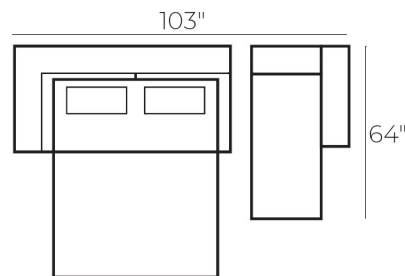

*All dimensions shown are subject to slight variations.

**MADE IN
CANADA**

**CUSTOM
ORDER**

LAF 1 Arm Sofa Bed
67"W x 37"D x 37"H

RAF 1 Arm Sofa Bed
67"W x 37"D x 37"H

LAF 1 Arm Chaise
36"W x 64"D x 37"H

RAF 1 Arm Chaise
36"W x 64"D x 37"H