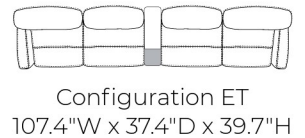

Swivel Rocker Recliner

Standard Size  
29.9"W x 35"D x 39.3"H

Large Size  
32.2"W x 36.2"D x 39.7"H

TREND TUXEDO LEATHER