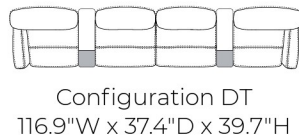

Swivel Rocker Recliner

Standard Size  
29.9"W x 35"D x 39.3"H

Large Size  
32.2"W x 36.2"D x 39.7"H

TREND TUXEDO LEATHER