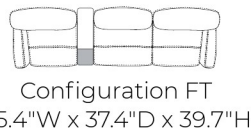

Swivel Rocker Recliner

Standard Size  
29.9"W x 35"D x 39.3"H

Large Size  
32.2"W x 36.2"D x 39.7"H

TREND TUXEDO LEATHER