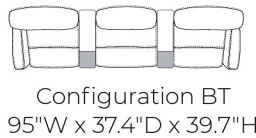

Swivel Rocker Recliner

Standard Size  
29.9"W x 35"D x 39.3"H

Large Size  
32.2"W x 36.2"D x 39.7"H

TREND TUXEDO LEATHER