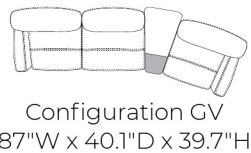

Swivel Rocker Recliner

Standard Size  
29.9"W x 35"D x 39.3"H

Large Size  
32.2"W x 36.2"D x 39.7"H

TREND TUXEDO LEATHER