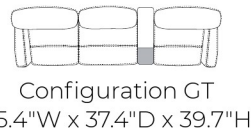

Swivel Rocker Recliner

Standard Size  
29.9"W x 35"D x 39.3"H

Large Size  
32.2"W x 36.2"D x 39.7"H

TREND TUXEDO LEATHER