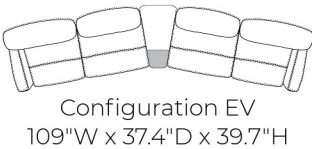

Swivel Rocker Recliner

Standard Size  
29.9"W x 35"D x 39.3"H

Large Size  
32.2"W x 36.2"D x 39.7"H

TREND TUXEDO LEATHER