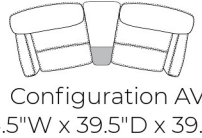

Swivel Rocker Recliner

Standard Size  
29.9"W x 35"D x 39.3"H

Large Size  
32.2"W x 36.2"D x 39.7"H

TREND TUXEDO LEATHER