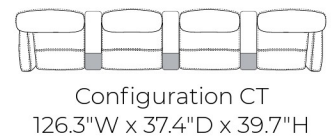

# DIVANI

The Divani is shown in Trend Tuxedo 100% leather. Featuring tons of multifunctional options and flexible configurations, you can custom order the perfect piece to match your home and style.

\*All dimensions shown are subject to slight variations.

Swivel Rocker Recliner

Standard Size  
29.9"W x 35"D x 39.3"H

Large Size  
32.2"W x 36.2"D x 39.7"H

TREND TUXEDO LEATHER