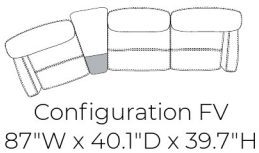

Swivel Rocker Recliner

Standard Size  
29.9"W x 35"D x 39.3"H

Large Size  
32.2"W x 36.2"D x 39.7"H

TREND TUXEDO LEATHER