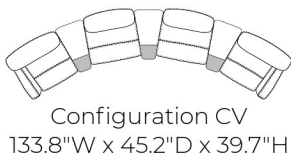

Swivel Rocker Recliner

Standard Size  
29.9"W x 35"D x 39.3"H

Large Size  
32.2"W x 36.2"D x 39.7"H

TREND TUXEDO LEATHER