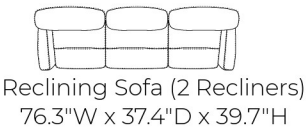

Swivel Rocker Recliner

Standard Size  
29.9"W x 35"D x 39.3"H

Large Size  
32.2"W x 36.2"D x 39.7"H

TREND TUXEDO LEATHER