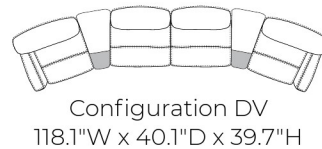

Swivel Rocker Recliner

Standard Size  
29.9"W x 35"D x 39.3"H

Large Size  
32.2"W x 36.2"D x 39.7"H

TREND TUXEDO LEATHER