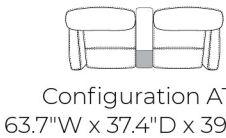

Swivel Rocker Recliner

Standard Size  
29.9"W x 35"D x 39.3"H

Large Size  
32.2"W x 36.2"D x 39.7"H

TREND TUXEDO LEATHER