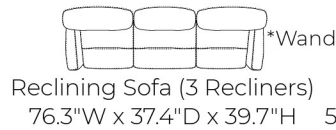

Swivel Rocker Recliner

Standard Size  
29.9"W x 35"D x 39.3"H

Large Size  
32.2"W x 36.2"D x 39.7"H

TREND TUXEDO LEATHER