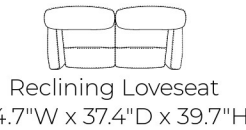

Swivel Rocker Recliner

Standard Size  
29.9"W x 35"D x 39.3"H

Large Size  
32.2"W x 36.2"D x 39.7"H

TREND TUXEDO LEATHER