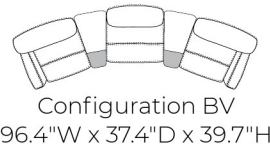

Swivel Rocker Recliner

Standard Size  
29.9"W x 35"D x 39.3"H

Large Size  
32.2"W x 36.2"D x 39.7"H

TREND TUXEDO LEATHER