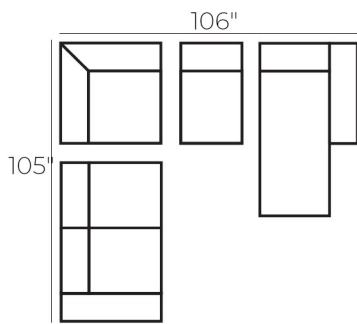

\*All dimensions shown are subject to slight variations.

**MADE IN CANADA**

**CUSTOM ORDER**

Wood & Metal Leg Options

Sofa  
86"W x 38"D x 36"H

Apartment Sofa  
70"W x 38"D x 36"H

Loveseat  
54"W x 38"D x 36"H

Chair & 1/2  
40"W x 38"D x 36"H

Ottoman  
35"W x 25"D x 19"H

LAF 1 Arm Loveseat  
67"W x 38"D x 36"H

RAF 1 Arm Loveseat  
67"W x 38"D x 36"H

LAF 1 Arm Chaise  
36"W x 62"D x 36"H

RAF 1 Arm Chaise  
36"W x 62"D x 36"H

Corner  
38"W x 38"D x 36"H

Armless Chair  
32"W x 38"D x 36"H

Popular Configurations

JAYDA IVORY FABRIC