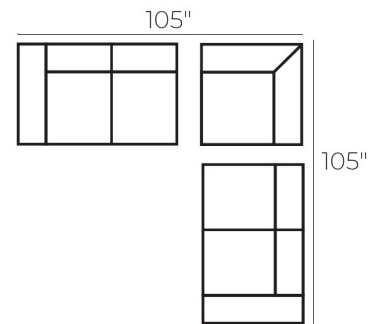

\*All dimensions shown are subject to slight variations.

**MADE IN CANADA**

**CUSTOM ORDER**

Wood & Metal Leg Options

Sofa  
86"W x 38"D x 36"H

Apartment Sofa  
70"W x 38"D x 36"H

Loveseat  
54"W x 38"D x 36"H

Chair & 1/2  
40"W x 38"D x 36"H

Ottoman  
35"W x 25"D x 19"H

LAF 1 Arm Loveseat  
67"W x 38"D x 36"H

RAF 1 Arm Loveseat  
67"W x 38"D x 36"H

LAF 1 Arm Chaise  
36"W x 62"D x 36"H

RAF 1 Arm Chaise  
36"W x 62"D x 36"H

Corner  
38"W x 38"D x 36"H

Armless Chair  
32"W x 38"D x 36"H

Popular Configurations

JAYDA IVORY FABRIC