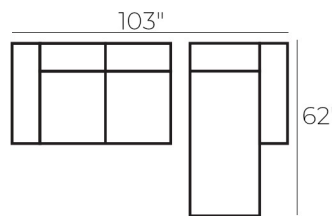

\*All dimensions shown are subject to slight variations.

**MADE IN CANADA**

**CUSTOM ORDER**

Wood & Metal Leg Options

Sofa  
86"W x 38"D x 36"H

Apartment Sofa  
70"W x 38"D x 36"H

Loveseat  
54"W x 38"D x 36"H

Chair & 1/2  
40"W x 38"D x 36"H

Ottoman  
35"W x 25"D x 19"H

LAF 1 Arm Loveseat  
67"W x 38"D x 36"H

RAF 1 Arm Loveseat  
67"W x 38"D x 36"H

LAF 1 Arm Chaise  
36"W x 62"D x 36"H

RAF 1 Arm Chaise  
36"W x 62"D x 36"H

Corner  
38"W x 38"D x 36"H

Armless Chair  
32"W x 38"D x 36"H

Popular Configurations

JAYDA IVORY FABRIC