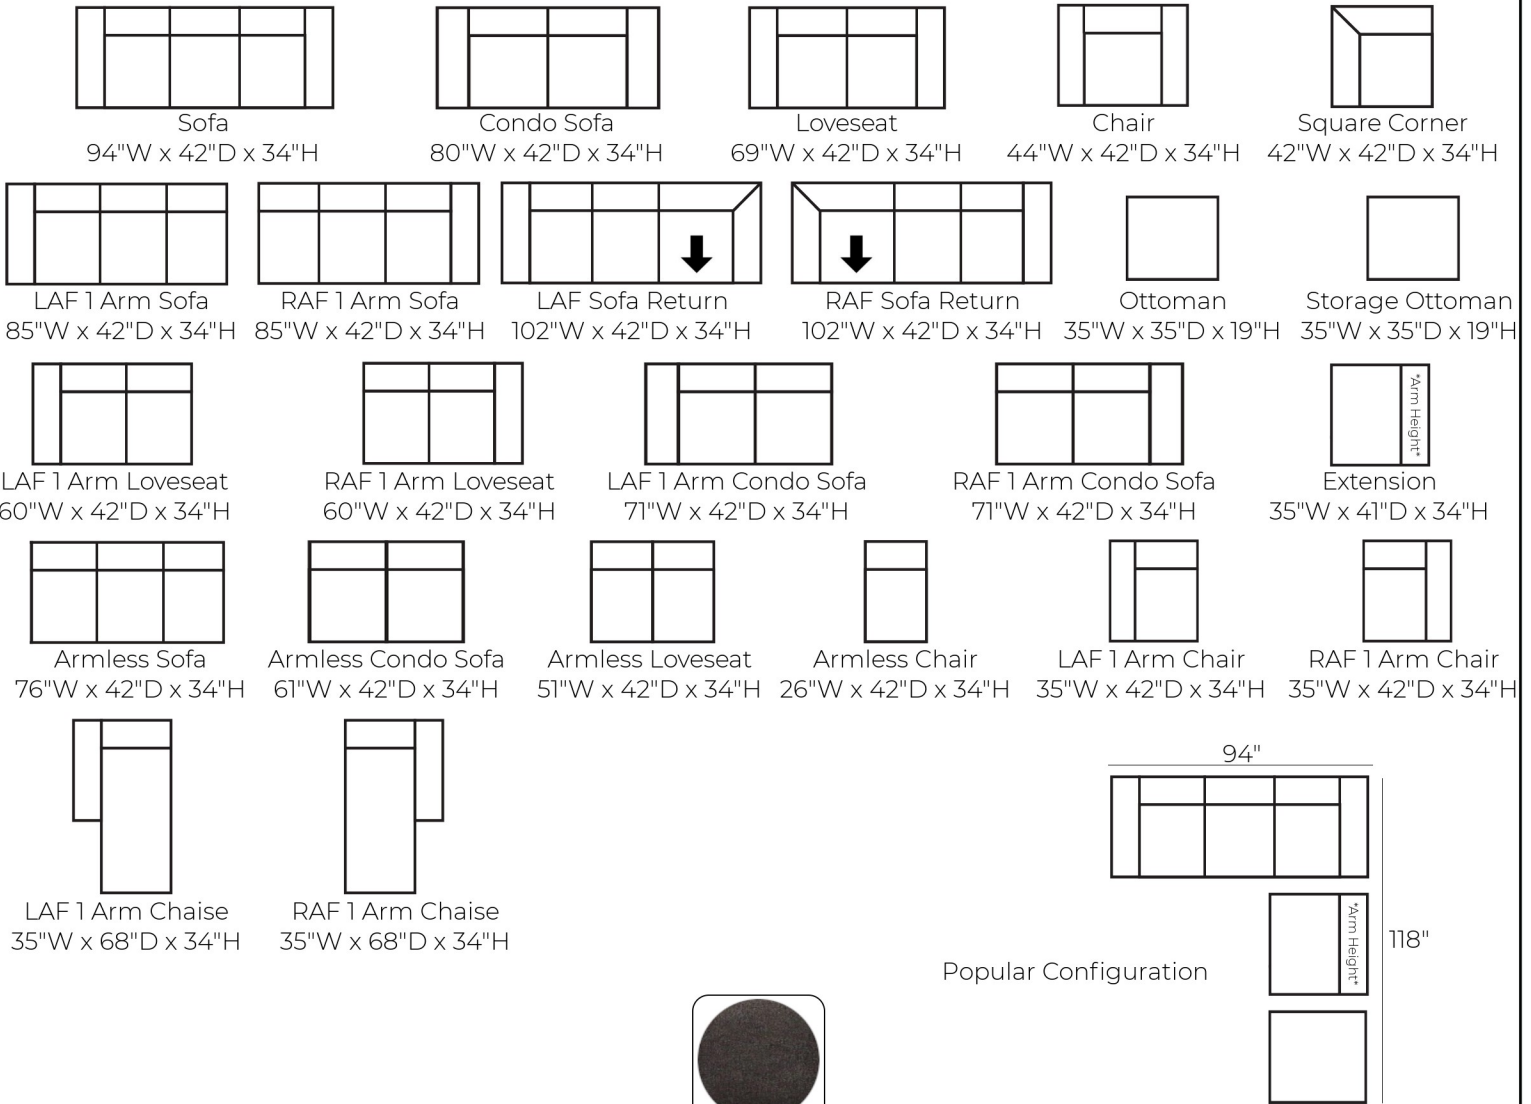

CUBIC

The Cubic is shown in Aiden Storm Fabric. This model is shown with the unique Extension piece; a modular option that can easily be moved to the left or the right. Customize in hundreds of fabric options to best suit your style!

*All dimensions shown are subject to slight variations.

MADE IN CANADA

CUSTOM ORDER

AIDEN STORM FABRIC

SOFA LAND

YOUR HOME | YOUR STYLE | YOUR CHOICE