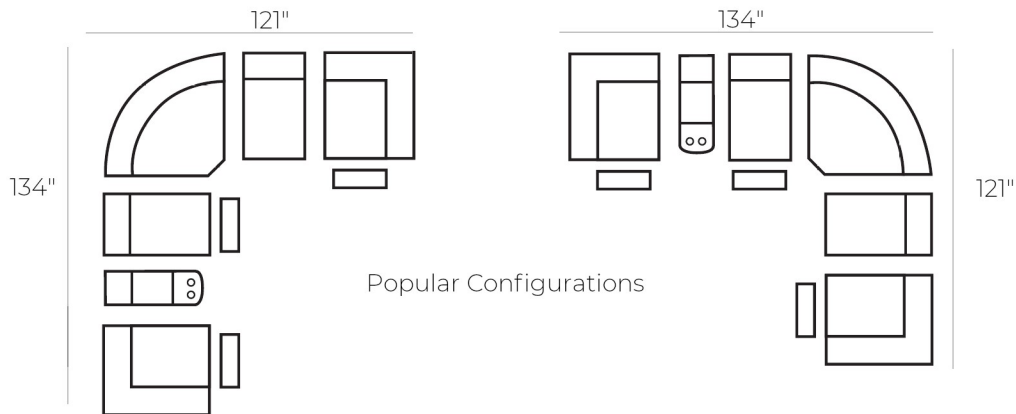

*All dimensions shown are subject to slight variations.

LAF 1 Arm Reclining Chair
41"W x 39"D x 40"H

RAF 1 Arm Reclining Chair
41"W x 39"D x 40"H

Armless Reclining Chair
32"W x 39"D x 40"H

Armless Stationary Chair
32"W x 39"D x 40"H

Straight Console
13"W x 39"D x 40"H

Wedge Corner
48"W x 48"D x 40"H

TEXAS
GREY
FABRIC

TEXAS
BROWN
FABRIC

SOFA LAND

YOUR HOME | YOUR STYLE | YOUR CHOICE