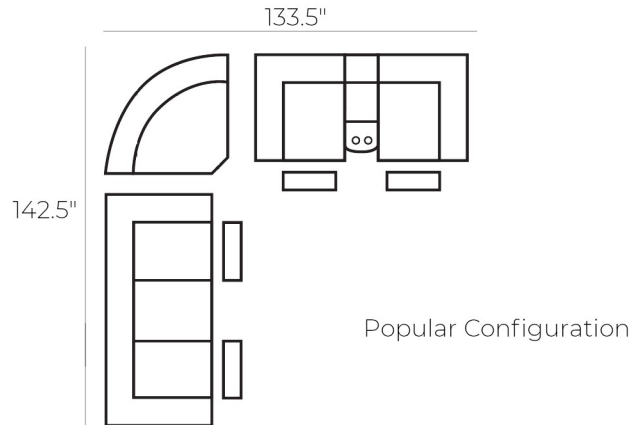

Reclining Sofa  
90"W x 39"D x 39.5"H

Reclining Loveseat w/ Console  
81"W x 39"D x 39.5"H

Reclining Chair  
44"W x 39"D x 39.5"H

Corner Wedge  
52.5"W x 52.5"D x 39.5"H

BENTLEY GREY  
FABRIC