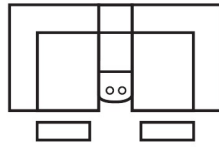

# CONLEY

The Conley is shown in Bentley Grey fabric. This model can stand on its own as a sofa, loveseat, or chair, or can be turned into a sectional by simply adding a wedge. Beyond good looks, the Conley is also very functional, with power recline and power headrests built into every piece!  
\*All dimensions shown are subject to slight variations.

Reclining Sofa  
90"W x 39"D x 39.5"H

Reclining Loveseat w/ Console  
81"W x 39"D x 39.5"H

Reclining Chair  
44"W x 39"D x 39.5"H

Corner Wedge  
52.5"W x 52.5"D x 39.5"H

BENTLEY GREY  
FABRIC